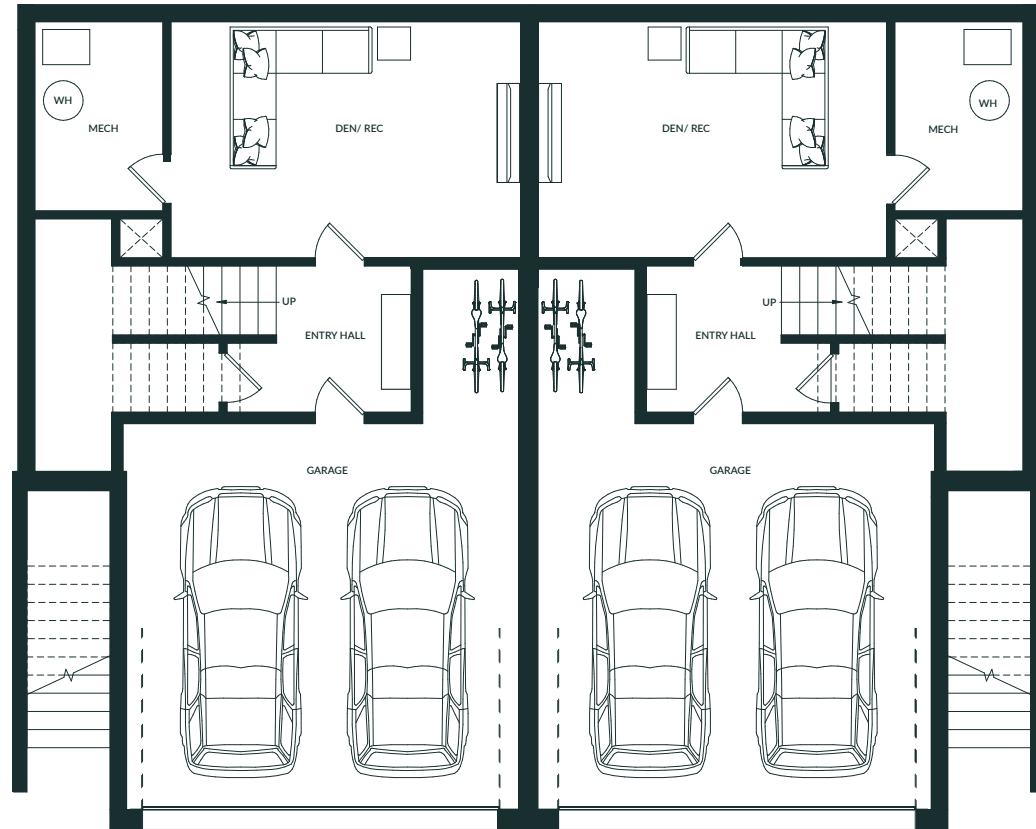

THE MADDEN

EAST DUPLEX

3 Bed + 3 Bath

Lower Floor - 532 Sq. ft

Unit - 2,654 Sq. ft

LOWER FLOOR

THE MADDEN

EAST DUPLEX

3 Bed + 3 Bath

Main Floor - 1,023 Sq. ft

Unit - 2,654 Sq. ft

MAIN FLOOR

THE MADDEN

EAST DUPLEX

3 Bed + 3 Bath

Upper Floor - 1,099 Sq. ft

Unit - 2,654 Sq. ft

UPPER FLOOR