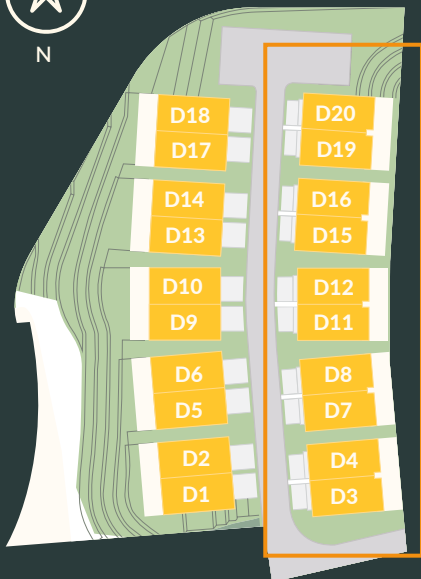

THE MADDEN

EAST DUPLEX

3 Bed + 3 Bath

Lower Floor - 532 Sq. ft

Unit - 2,654 Sq. ft

LOWER FLOOR

THE MADDEN

EAST DUPLEX

3 Bed + 3 Bath

Main Floor - 1,023 Sq. ft

Unit - 2,654 Sq. ft

MAIN FLOOR

THE MADDEN

EAST DUPLEX

3 Bed + 3 Bath

Upper Floor - 1,099 Sq. ft

Unit - 2,654 Sq. ft

UPPER FLOOR