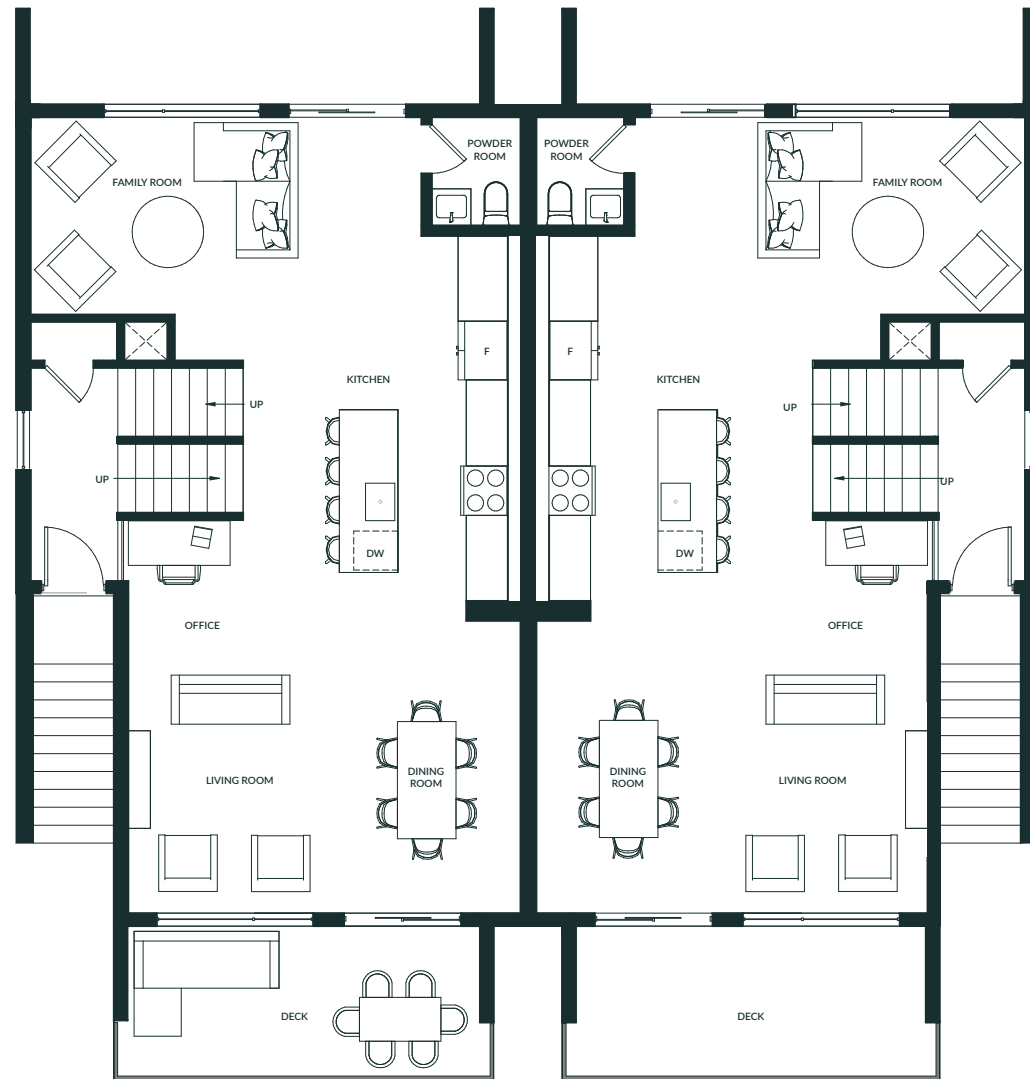

THE MADDEN

EAST DUPLEX

3 Bed + 3 Bath

Lower Floor - 532 Sq. ft

Unit - 2,654 Sq. ft

LOWER FLOOR

THE MADDEN

EAST DUPLEX

3 Bed + 3 Bath

Main Floor - 1,023 Sq. ft

Unit - 2,654 Sq. ft

MAIN FLOOR

THE MADDEN

EAST DUPLEX

3 Bed + 3 Bath

Upper Floor - 1,099 Sq. ft

Unit - 2,654 Sq. ft

UPPER FLOOR