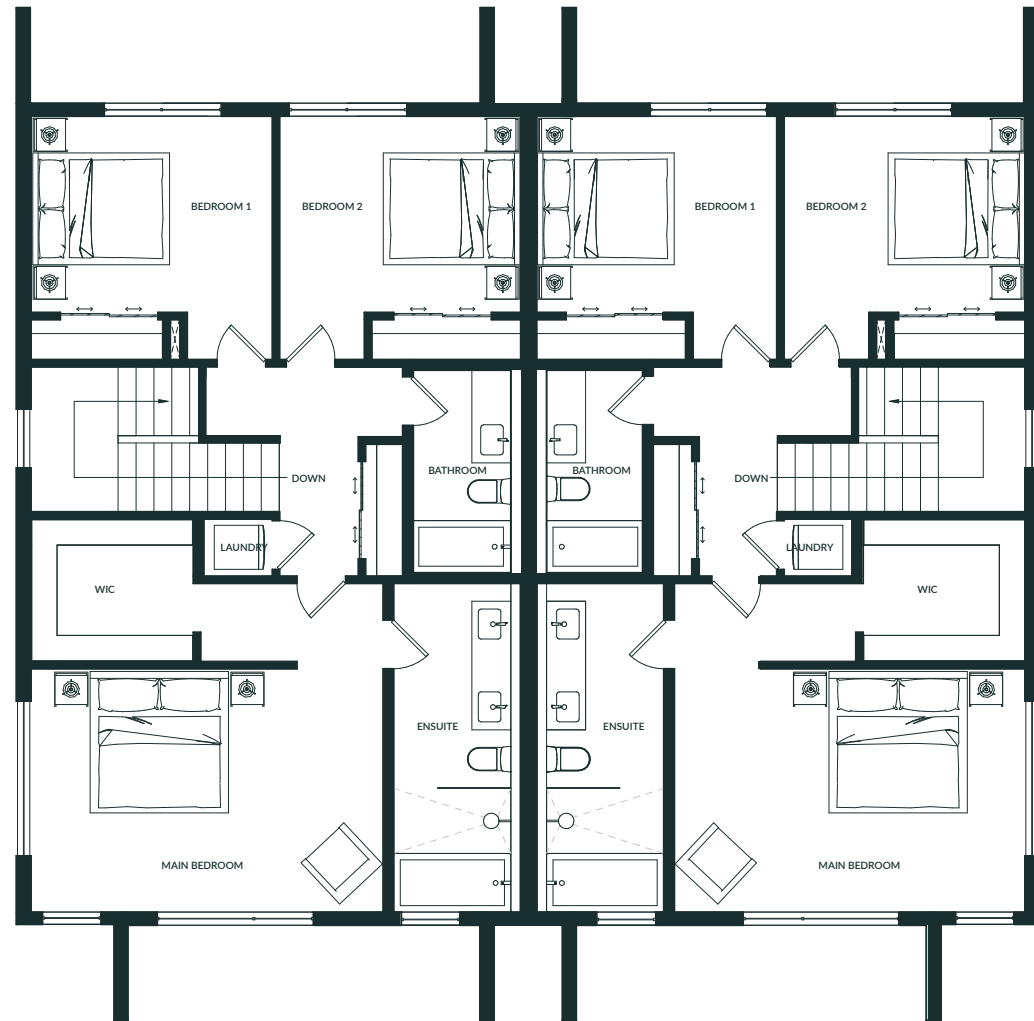

THE MADDEN

EAST DUPLEX

3 Bed + 3 Bath

Lower Floor - 532 Sq. ft

Unit - 2,654 Sq. ft

LOWER FLOOR

THE MADDEN

EAST DUPLEX

3 Bed + 3 Bath

Main Floor - 1,023 Sq. ft

Unit - 2,654 Sq. ft

MAIN FLOOR

THE MADDEN

EAST DUPLEX

3 Bed + 3 Bath

Upper Floor - 1,099 Sq. ft

Unit - 2,654 Sq. ft

UPPER FLOOR