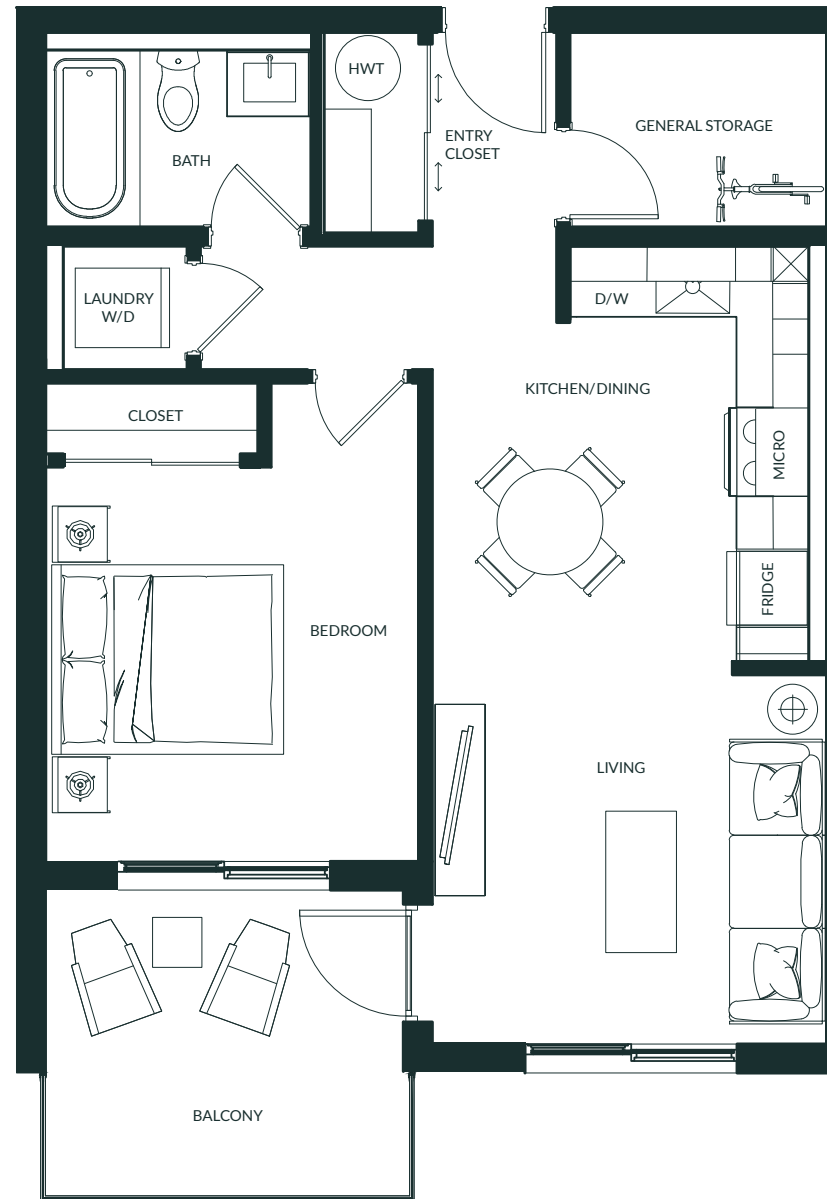

THE LEVETTE

1 Bed + 1 Bath

Unit - 622 - 638 Sq. ft

PLAN A

All measurements are approximate. To maintain quality, the developer reserves the right to make changes to features, materials, finishes, and specifications without notice. E.O. & E.