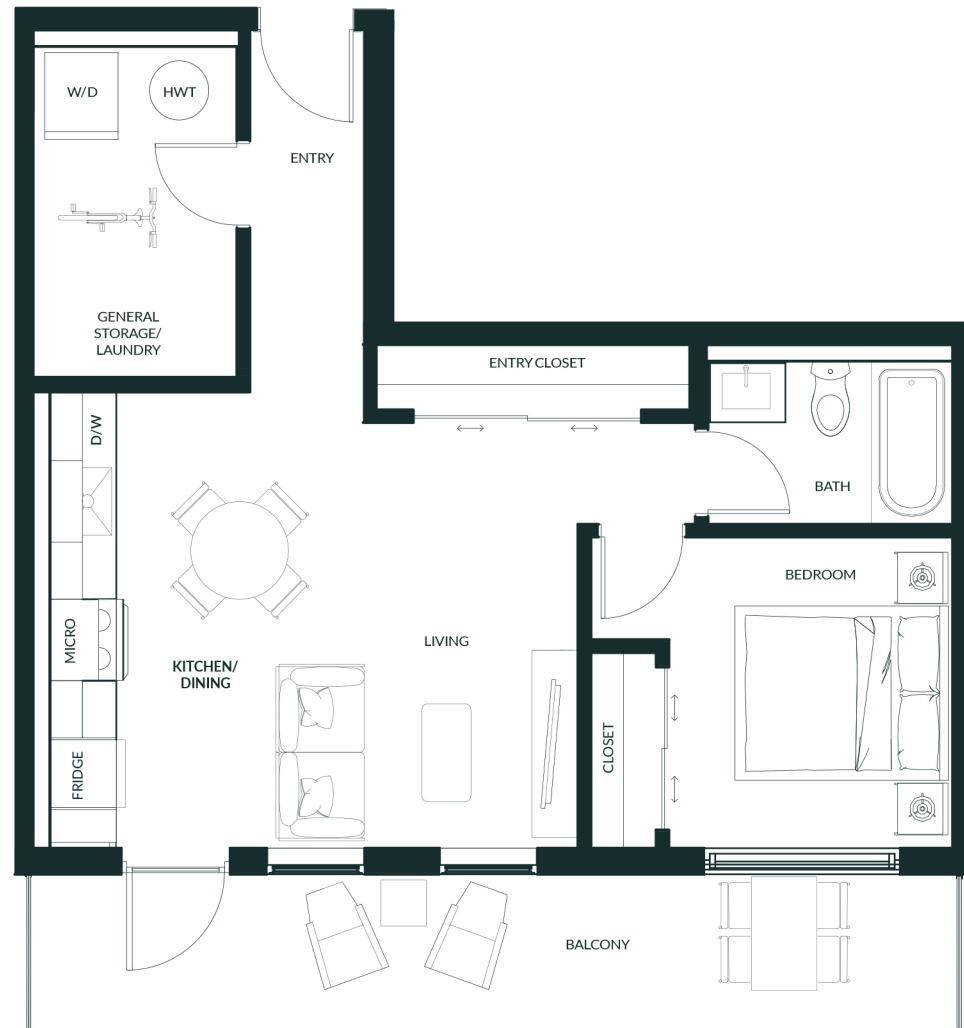

# THE LEVETTE

1 Bed + 1 Bath

Unit - 557 Sq. ft

LEVEL 1

LEVEL 2

LEVEL 3

LEVEL 4

LEVEL 5

## PLAN B

All measurements are approximate. To maintain quality, the developer reserves the right to make changes to features, materials, finishes, and specifications without notice. E.O. & E.