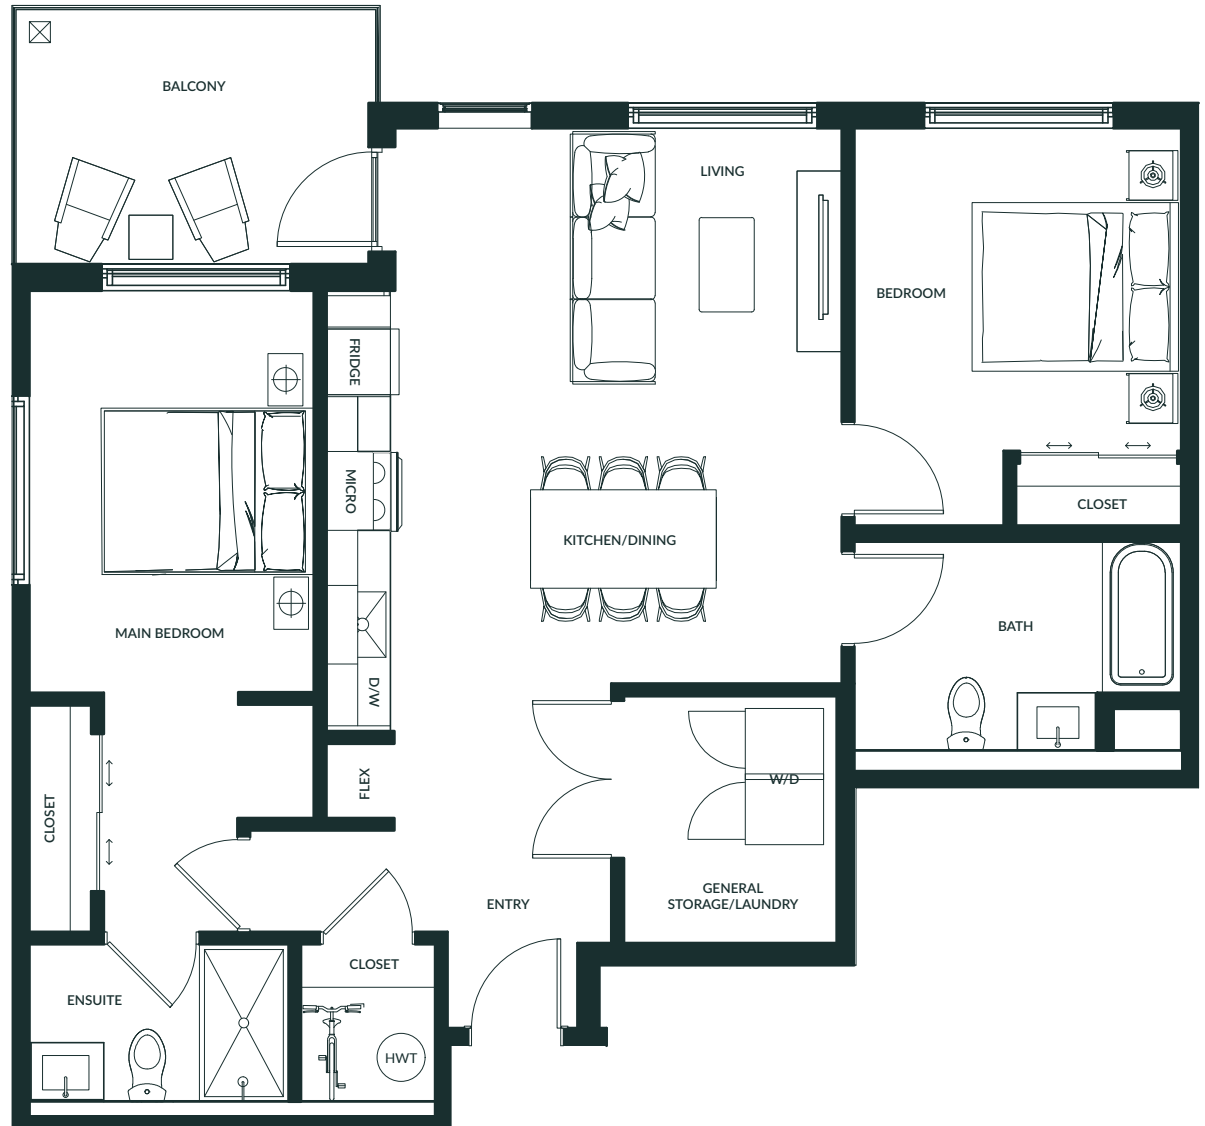

THE LEVETTE

2 Bed + 2 Bath

Unit - 904 Sq. ft

PLAN C

All measurements are approximate. To maintain quality, the developer reserves the right to make changes to features, materials, finishes, and specifications without notice. E.O. & E.