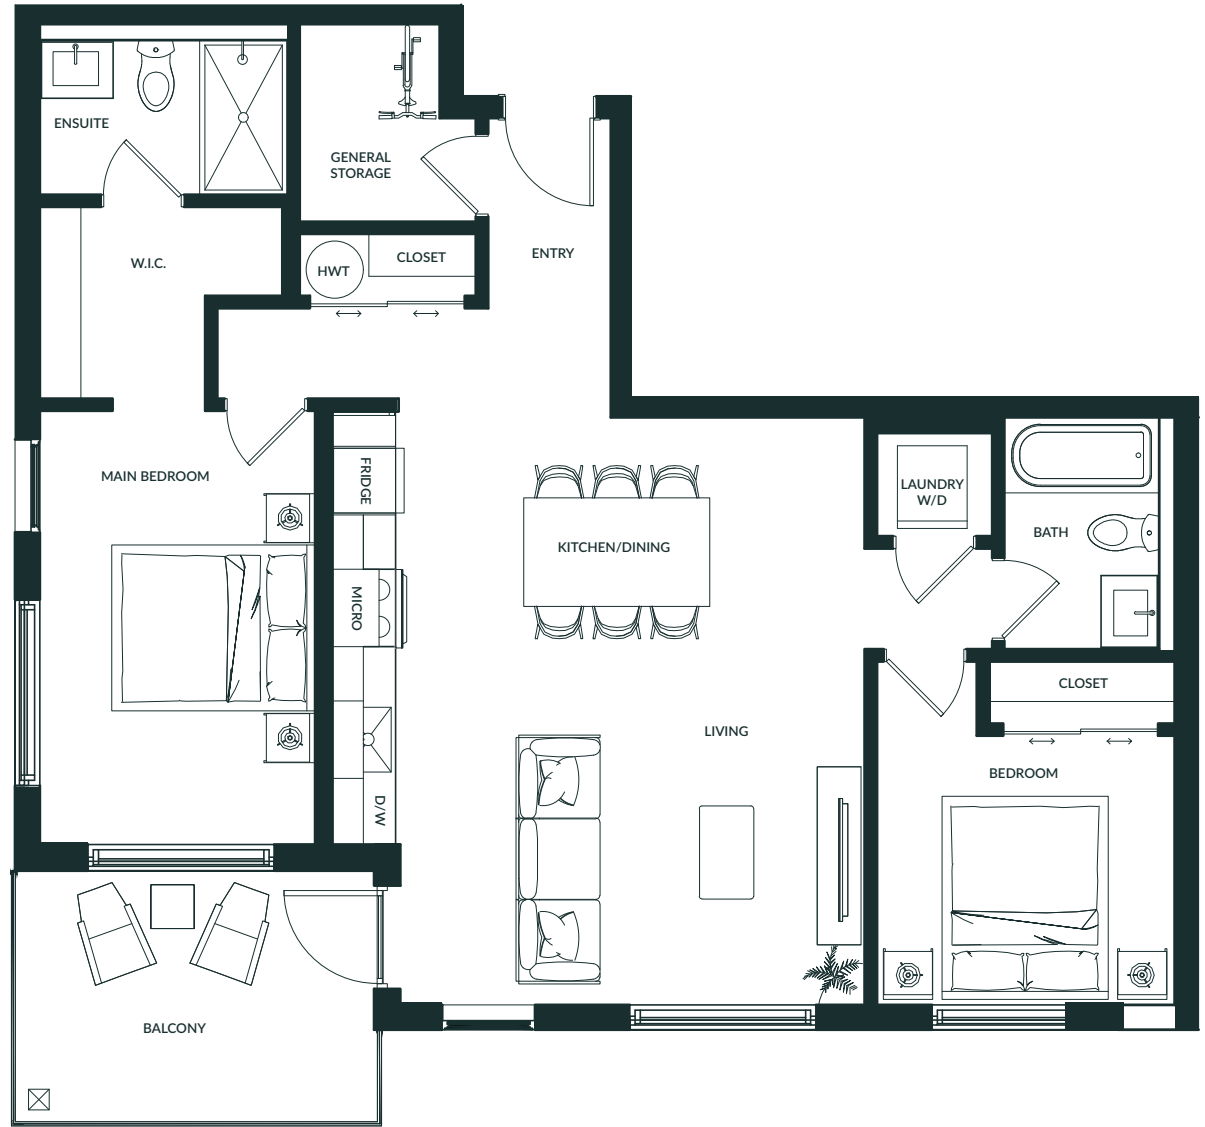

THE LEVETTE

2 Bed + 2 Bath

Unit - 934 Sq. ft

LEVEL 1

LEVEL 2

LEVEL 3

LEVEL 4

LEVEL 5

PLAN D

All measurements are approximate. To maintain quality, the developer reserves the right to make changes to features, materials, finishes, and specifications without notice. E.O. & E.