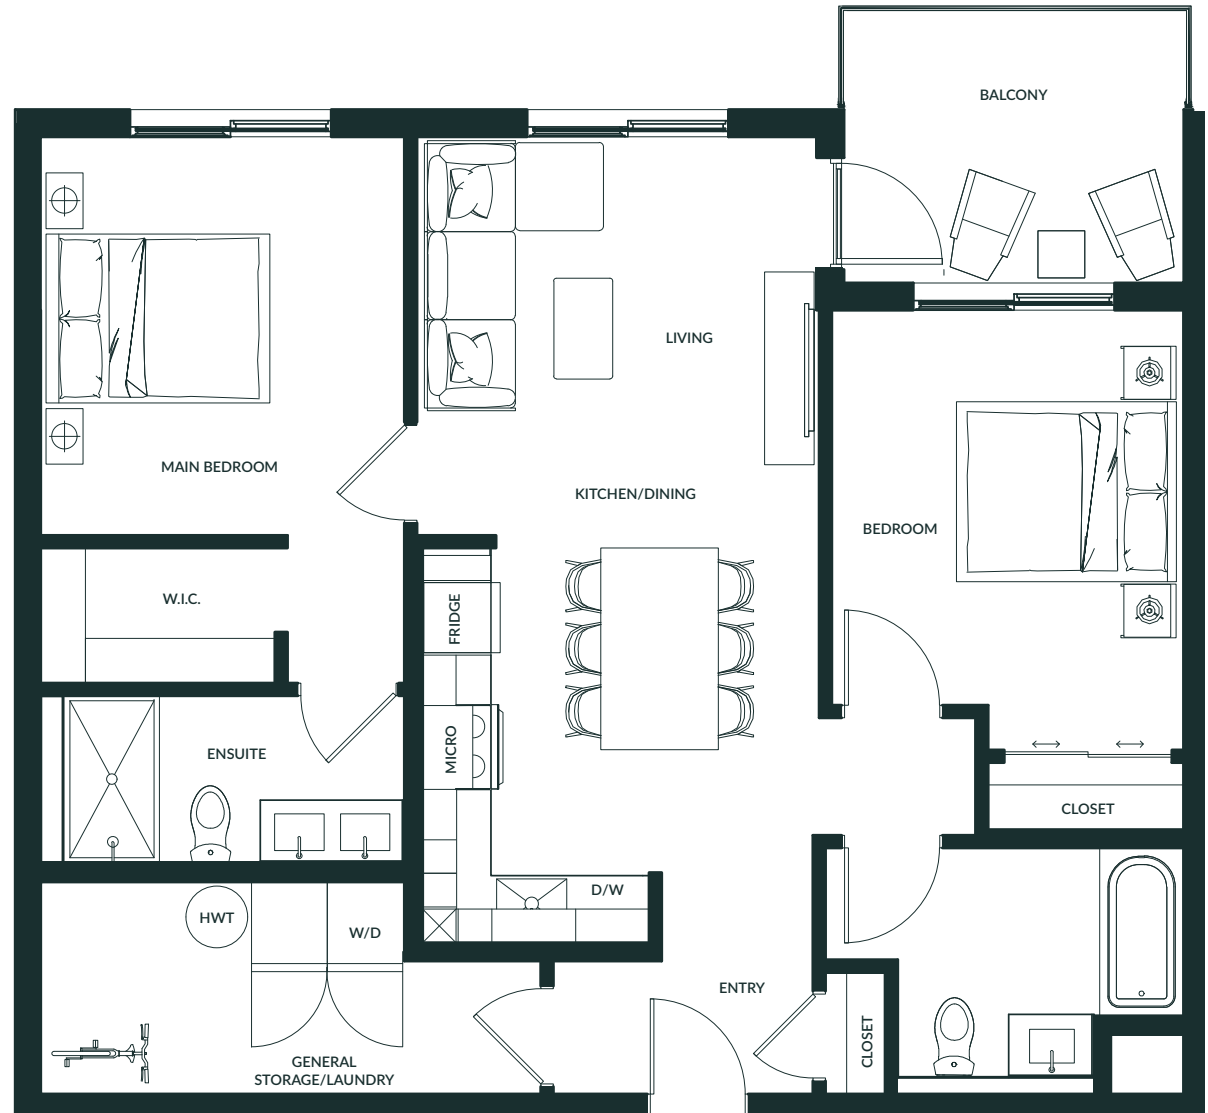

THE LEVETTE

2 Bed + 2 Bath

Unit - 978 Sq. ft

LEVEL 1

LEVEL 2

LEVEL 3

LEVEL 4

LEVEL 5

PLAN G

All measurements are approximate. To maintain quality, the developer reserves the right to make changes to features, materials, finishes, and specifications without notice. E.O. & E.