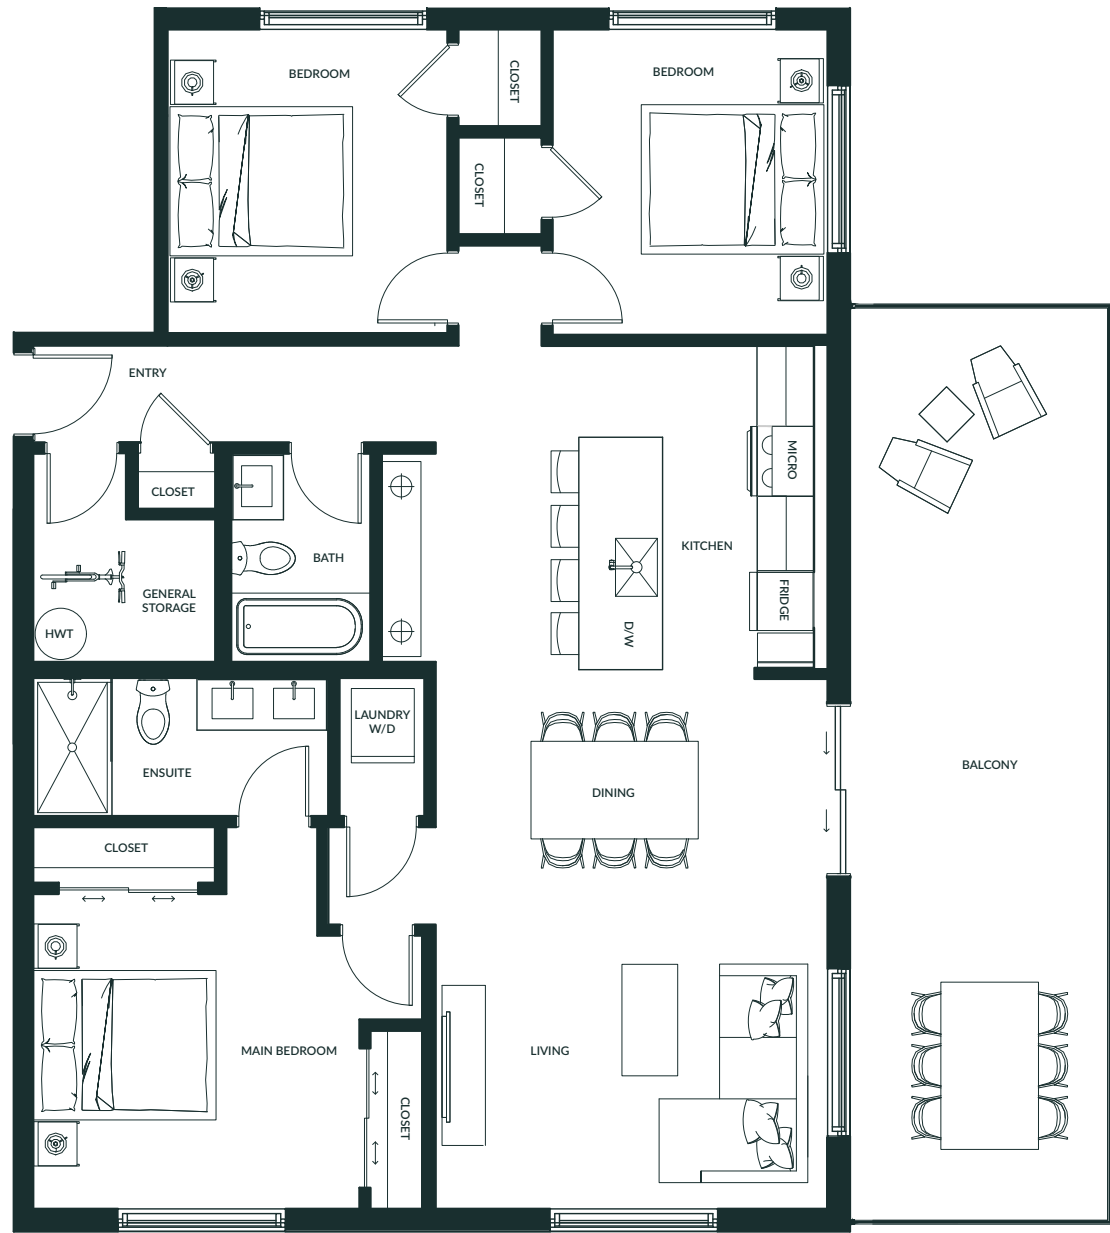

THE LEVETTE

3 Bed + 2 Bath

Unit - 1,277 Sq. ft

PLAN J

All measurements are approximate. To maintain quality, the developer reserves the right to make changes to features, materials, finishes, and specifications without notice. E.O. & E.