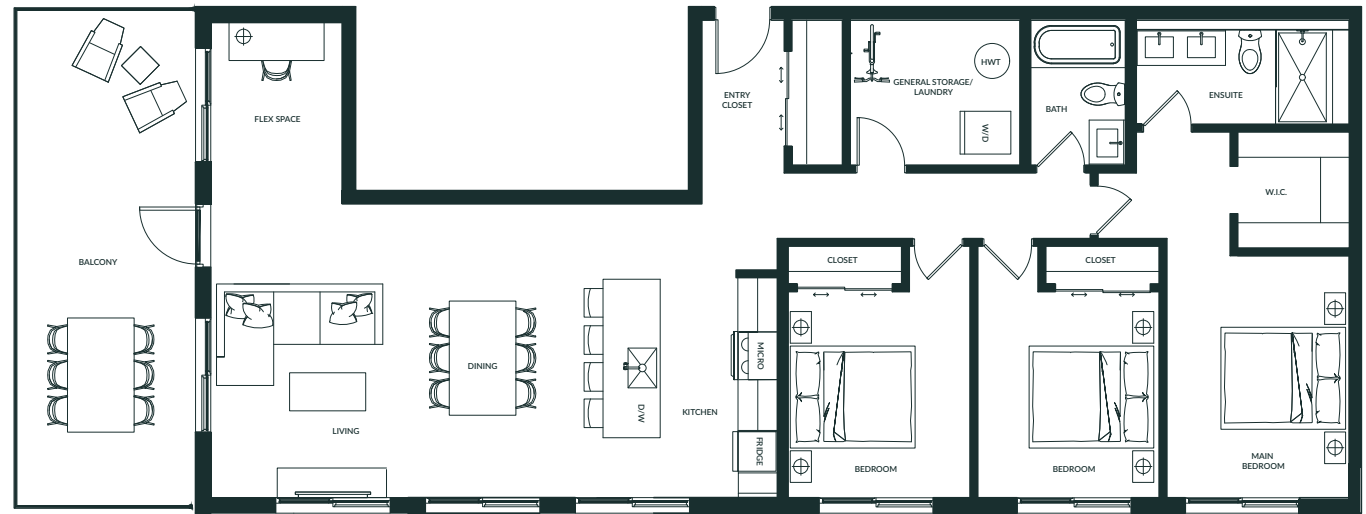

THE LEVETTE

3 Bed + 2 Bath

Unit - 1,397 Sq. ft

LEVEL 1

LEVEL 2

LEVEL 3

LEVEL 4

LEVEL 5

PLAN K

All measurements are approximate. To maintain quality, the developer reserves the right to make changes to features, materials, finishes, and specifications without notice. E.O. & E.