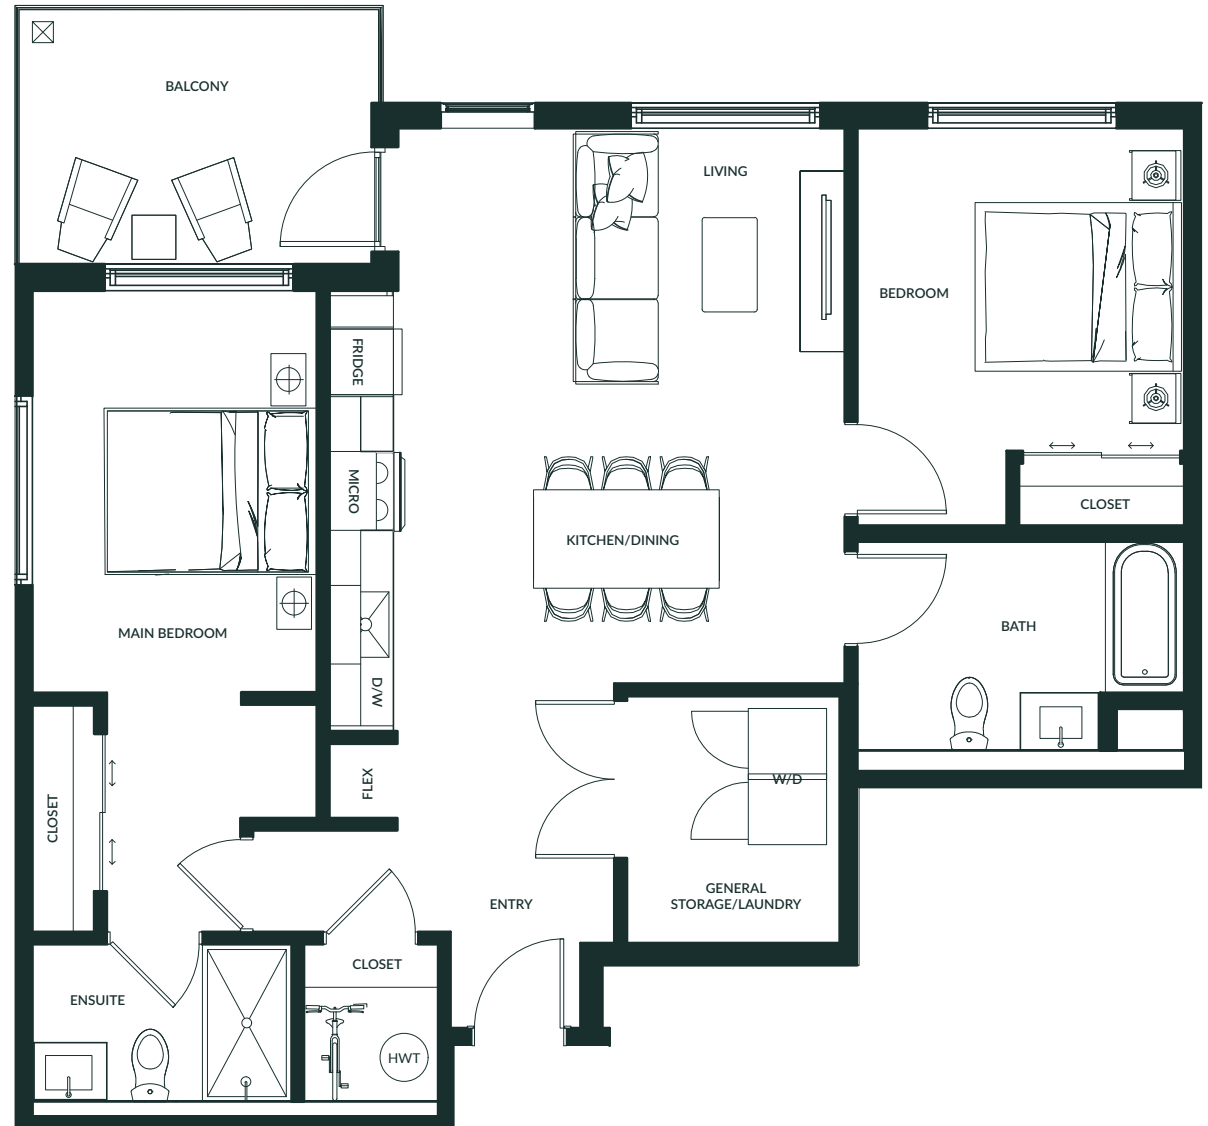

THE LEVETTE

2 Bed + 2 Bath

Unit – 990 Sq. ft

PLAN C

All measurements are approximate. To maintain quality, the developer reserves the right to make changes to features, materials, finishes, and specifications without notice. E. & O. E