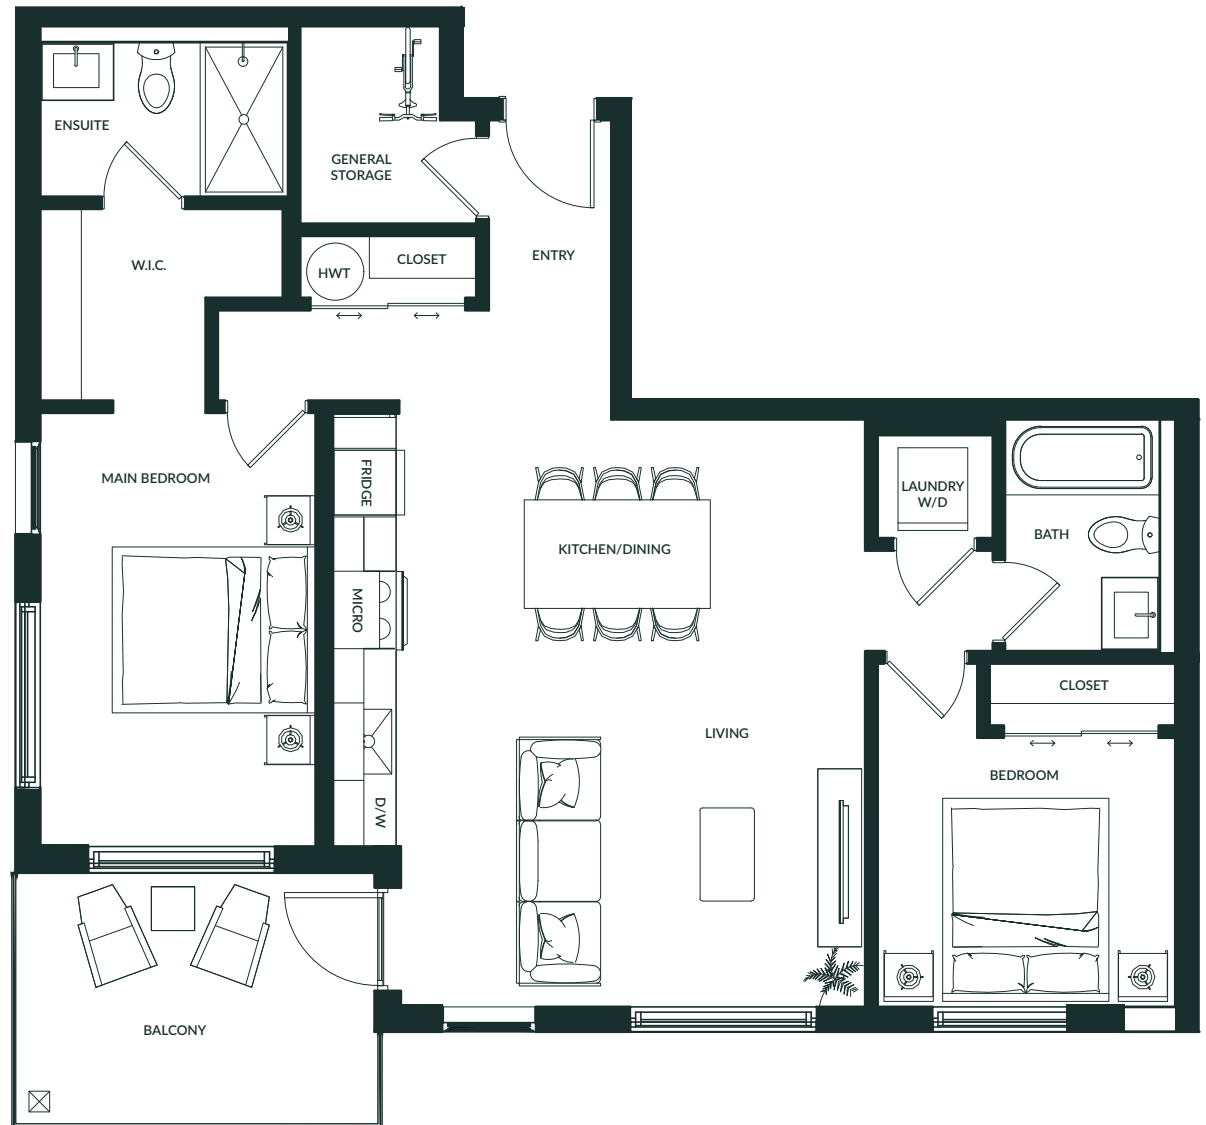

# THE LEVETTE

2 Bed + 2 Bath

Unit – 921 Sq. ft

LEVEL 1

LEVEL 2

LEVEL 3

LEVEL 4

LEVEL 5

## PLAN D

All measurements are approximate. To maintain quality, the developer reserves the right to make changes to features, materials, finishes, and specifications without notice. E. & O. E