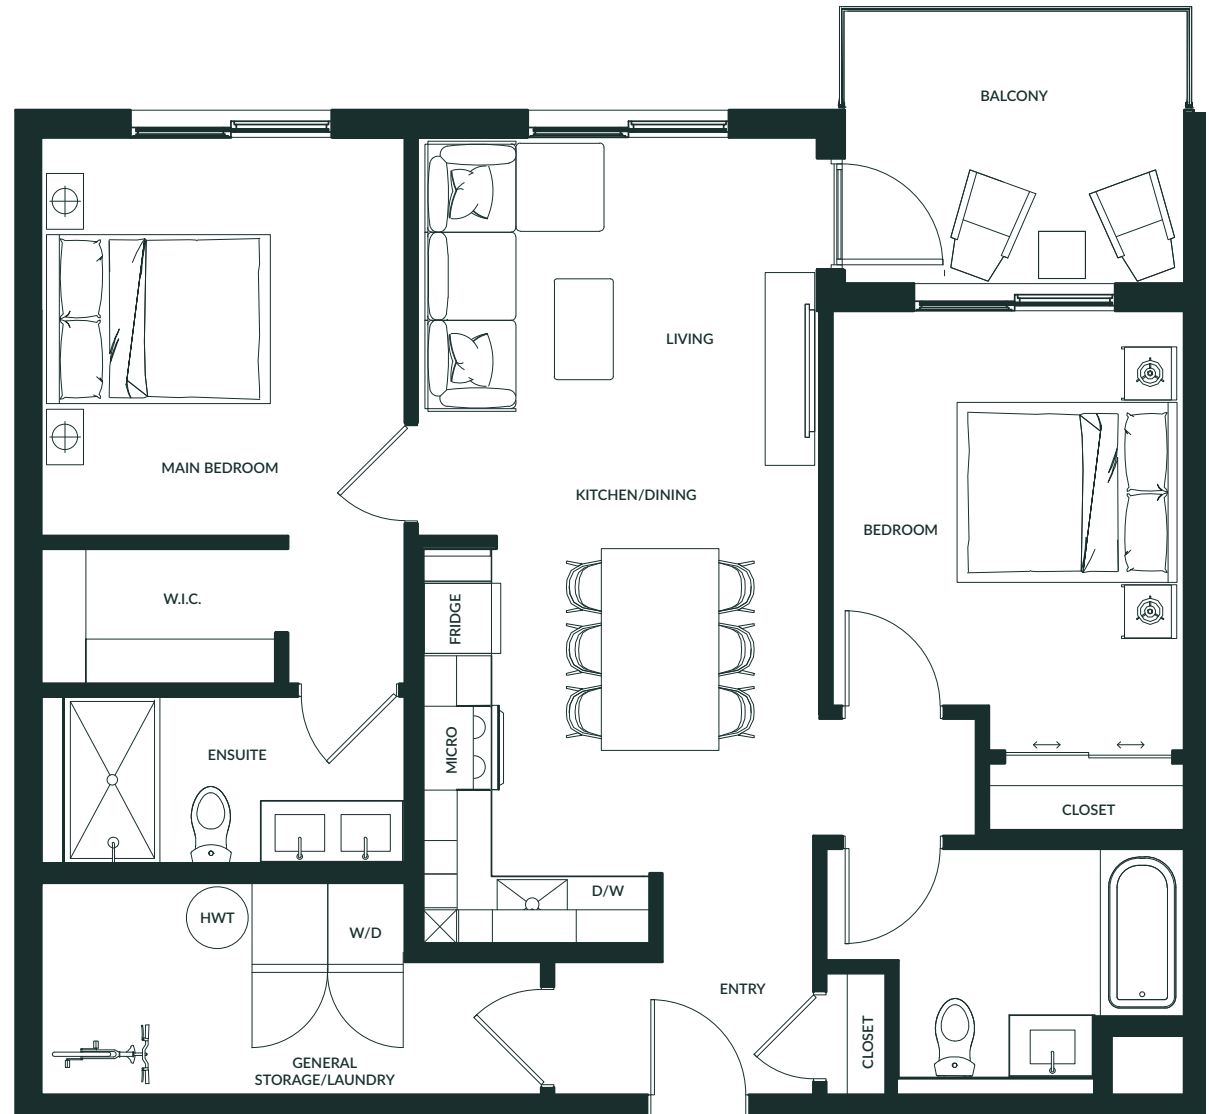

THE LEVETTE

2 Bed + 2 Bath

Unit – 980 Sq. ft

PLAN G

All measurements are approximate. To maintain quality, the developer reserves the right to make changes to features, materials, finishes, and specifications without notice. E. & O. E