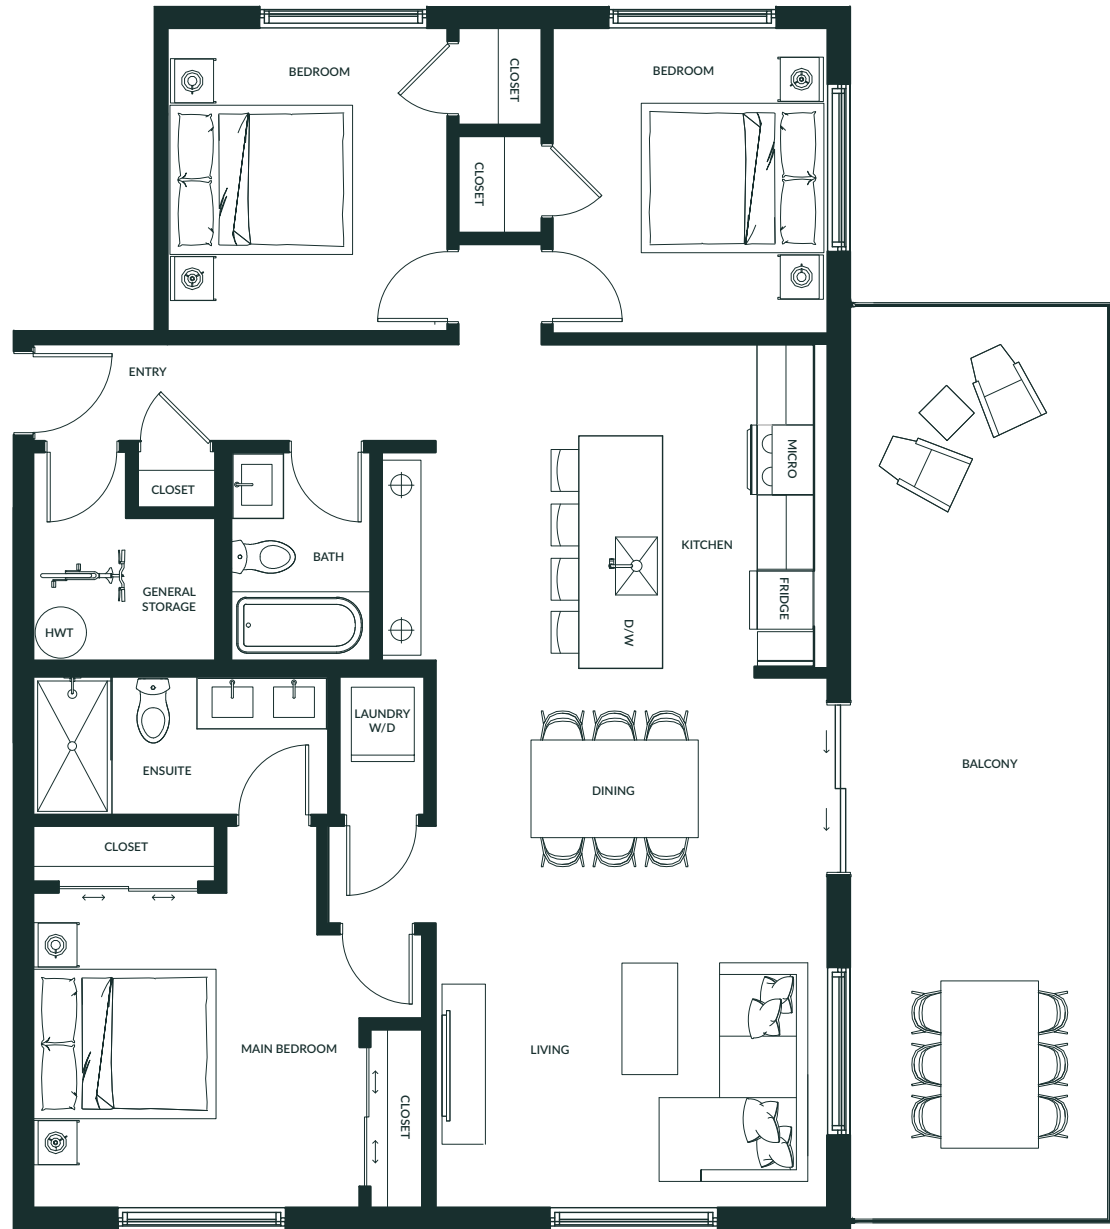

THE LEVETTE

3 Bed + 2 Bath

Unit - 1,226 Sq. ft

LEVEL 1

LEVEL 2

LEVEL 3

LEVEL 4

LEVEL 5

PLAN J

All measurements are approximate. To maintain quality, the developer reserves the right to make changes to features, materials, finishes, and specifications without notice. E. & O. E