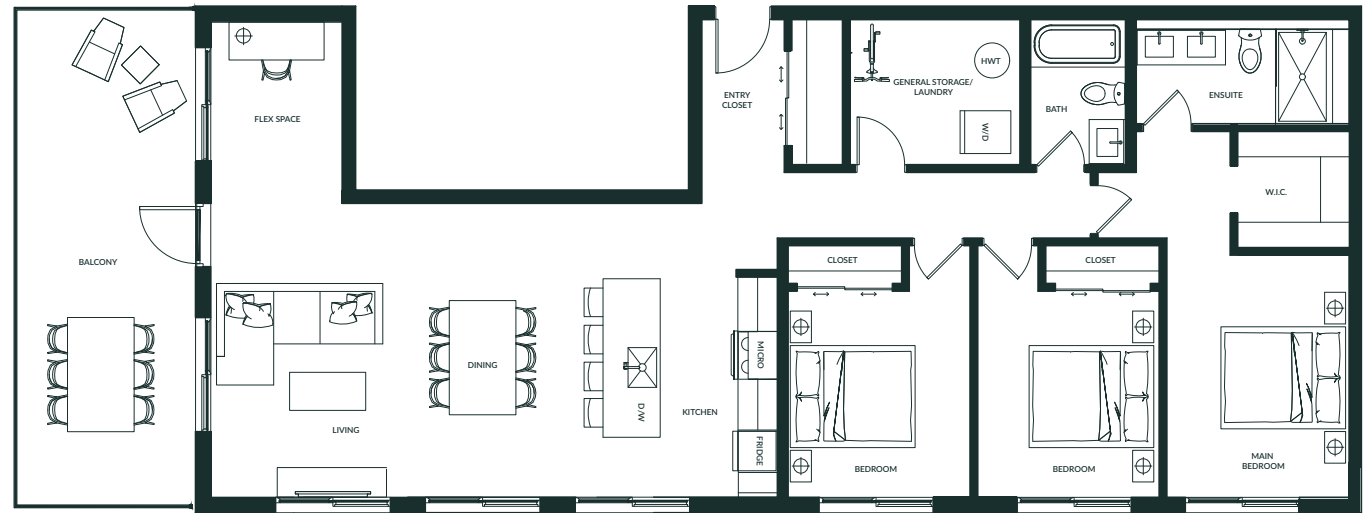

THE LEVETTE

3 Bed + 2 Bath

Unit – 1,418 Sq. ft

LEVEL 1

LEVEL 2

LEVEL 3

LEVEL 4

LEVEL 5

PLAN K

All measurements are approximate. To maintain quality, the developer reserves the right to make changes to features, materials, finishes, and specifications without notice. E. & O. E