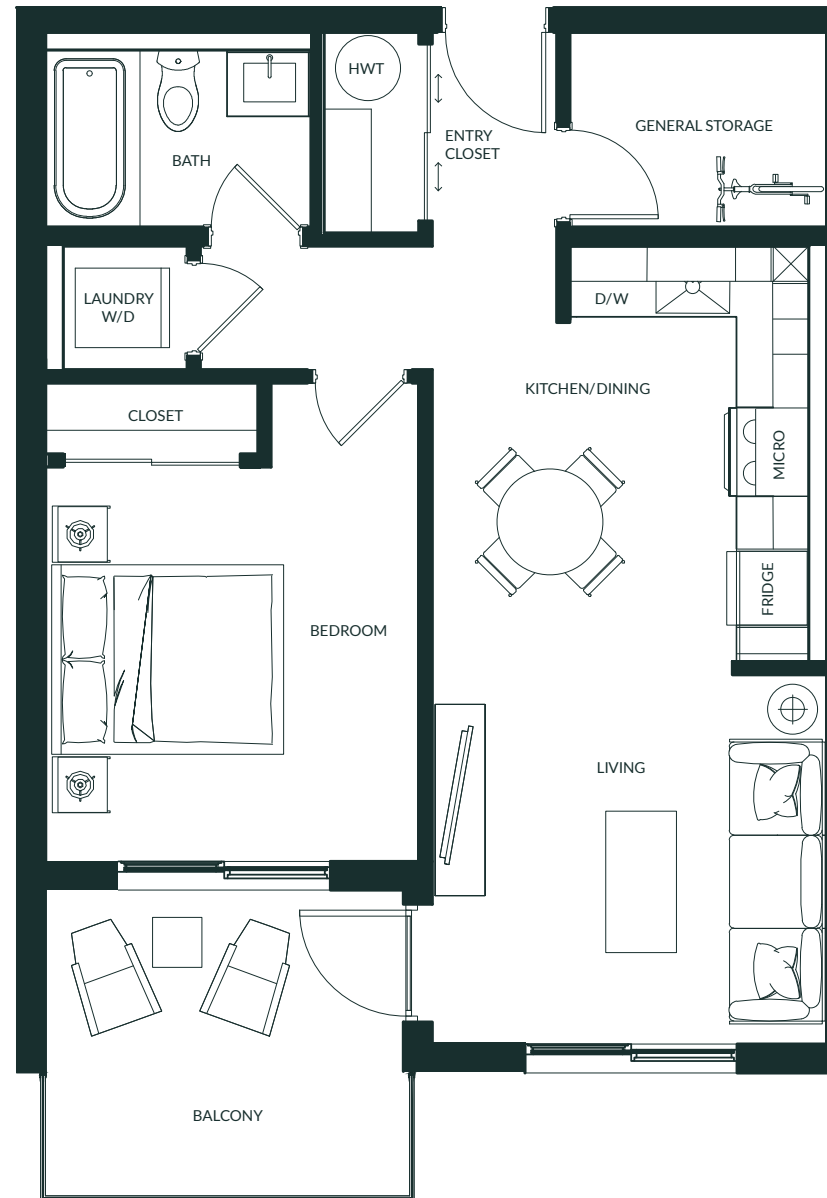

THE LEVETTE

1 Bed + 1 Bath

Unit - 624 Sq. ft

PLAN A

All measurements are approximate. To maintain quality, the developer reserves the right to make changes to features, materials, finishes, and specifications without notice. E. & O. E Sales by DHD Realty.