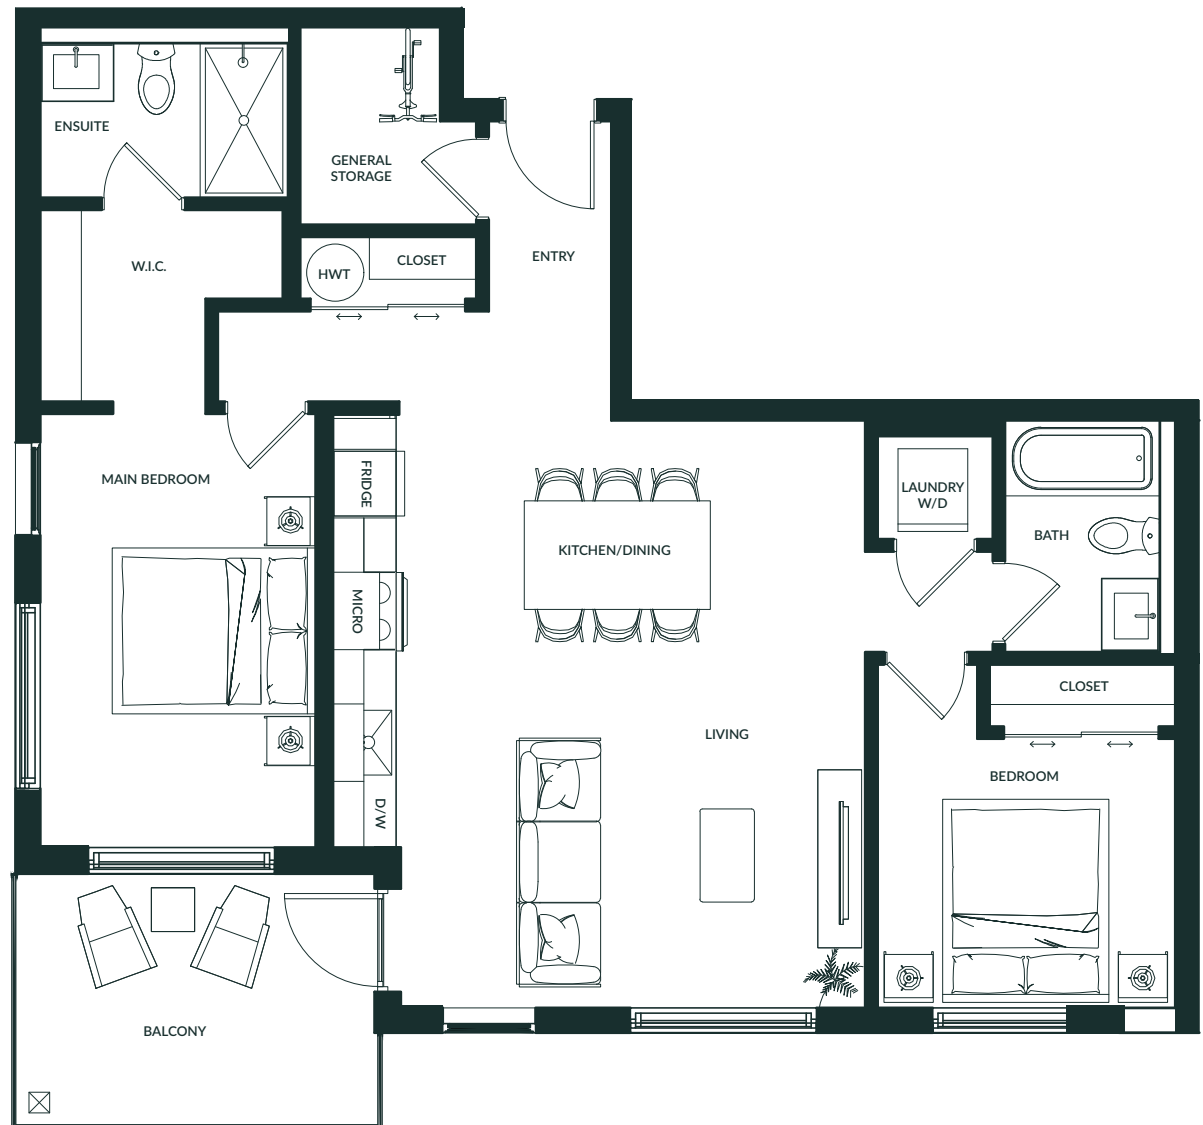

THE LEVETTE

2 Bed + 2 Bath

Unit – 921 Sq. ft

LEVEL 1

LEVEL 2

LEVEL 3

LEVEL 4

LEVEL 5

PLAN D

All measurements are approximate. To maintain quality, the developer reserves the right to make changes to features, materials, finishes, and specifications without notice. E. & O. E Sales by DHD Realty.