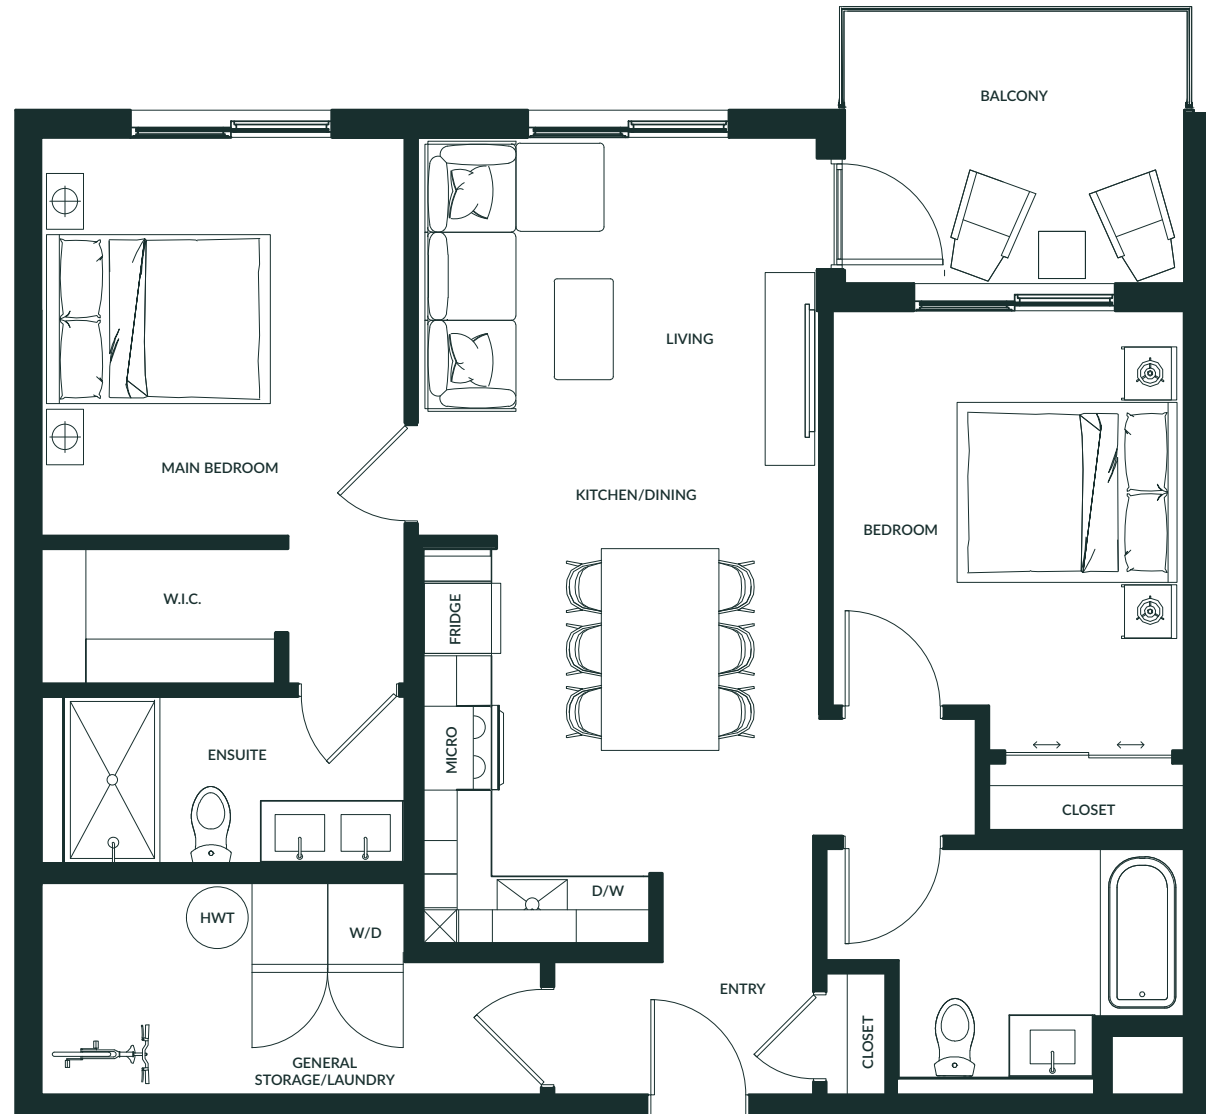

THE LEVETTE

2 Bed + 2 Bath

Unit – 980 Sq. ft

LEVEL 1

LEVEL 2

LEVEL 3

LEVEL 4

LEVEL 5

PLAN G

All measurements are approximate. To maintain quality, the developer reserves the right to make changes to features, materials, finishes, and specifications without notice. E. & O. E Sales by DHD Realty.