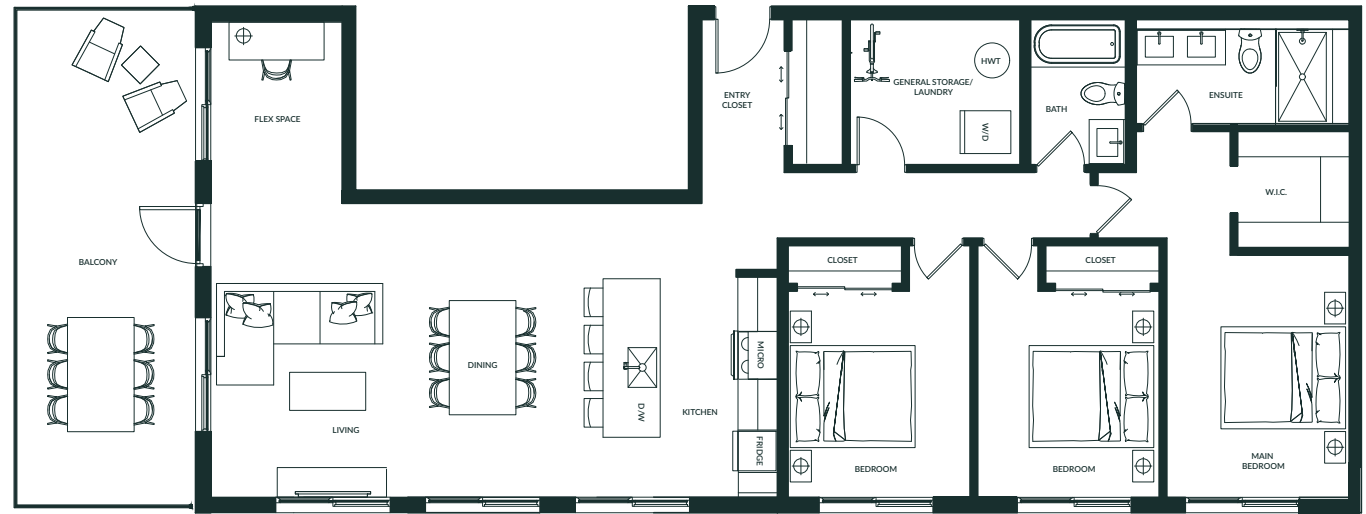

# THE LEVETTE

3 Bed + 2 Bath

Unit – 1,418 Sq. ft

LEVEL 1

LEVEL 2

LEVEL 3

LEVEL 4

LEVEL 5

## PLAN K

All measurements are approximate. To maintain quality, the developer reserves the right to make changes to features, materials, finishes, and specifications without notice. E. & O. E Sales by DHD Realty.