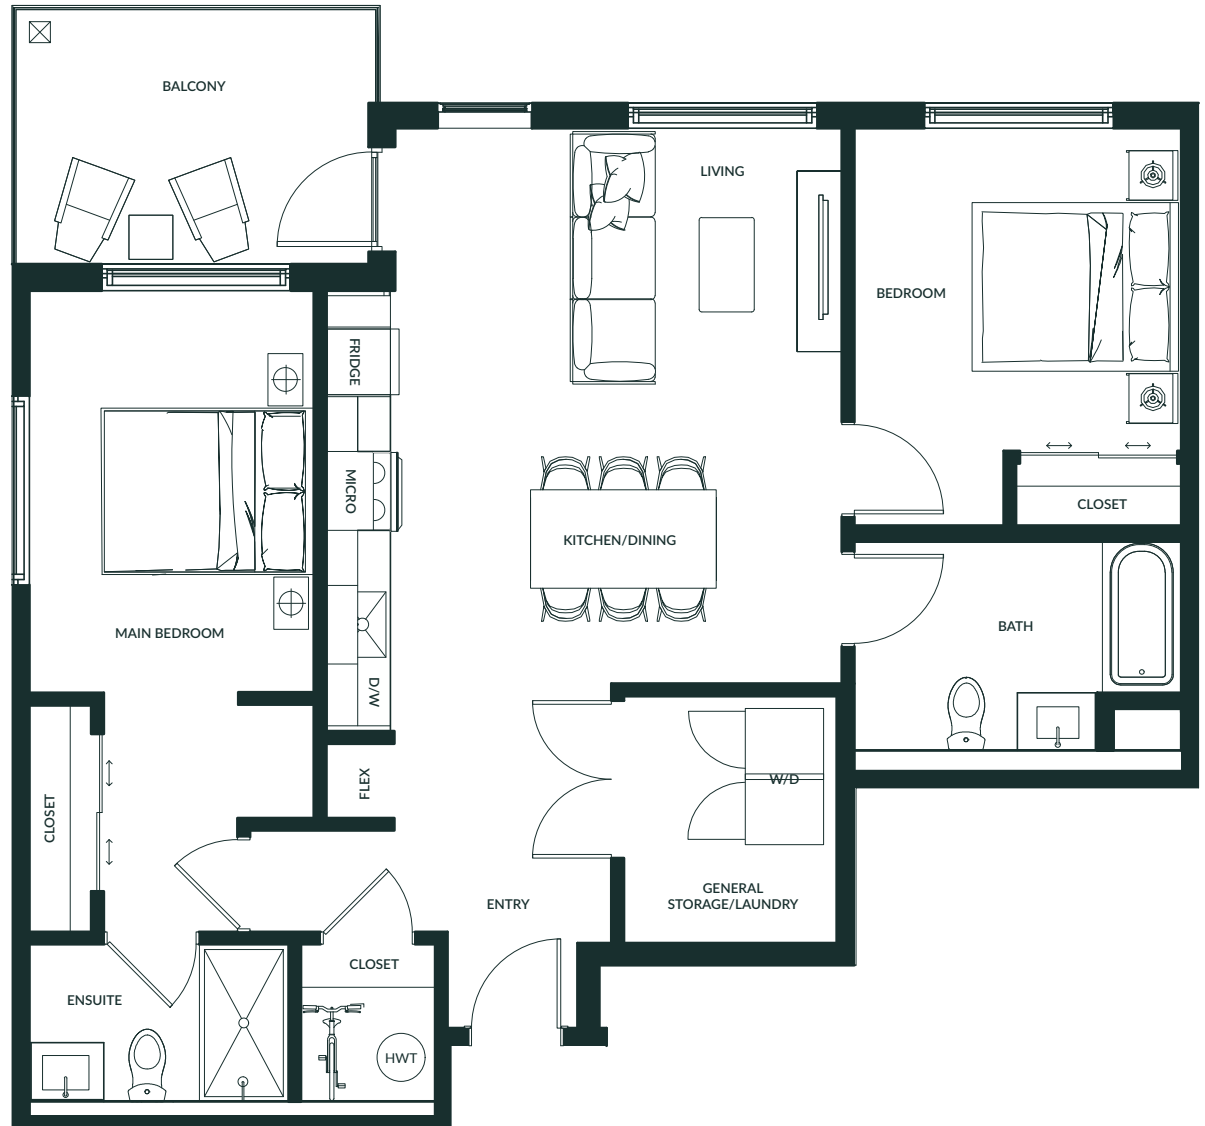

THE LEVETTE

2 Bed + 2 Bath

Unit – 990 Sq. ft

LEVEL 1

LEVEL 2

LEVEL 3

LEVEL 4

LEVEL 5

PLAN C

All measurements are approximate. To maintain quality, the developer reserves the right to make changes to features, materials, finishes, and specifications without notice. E. & O. E
Sales by DHD Realty.