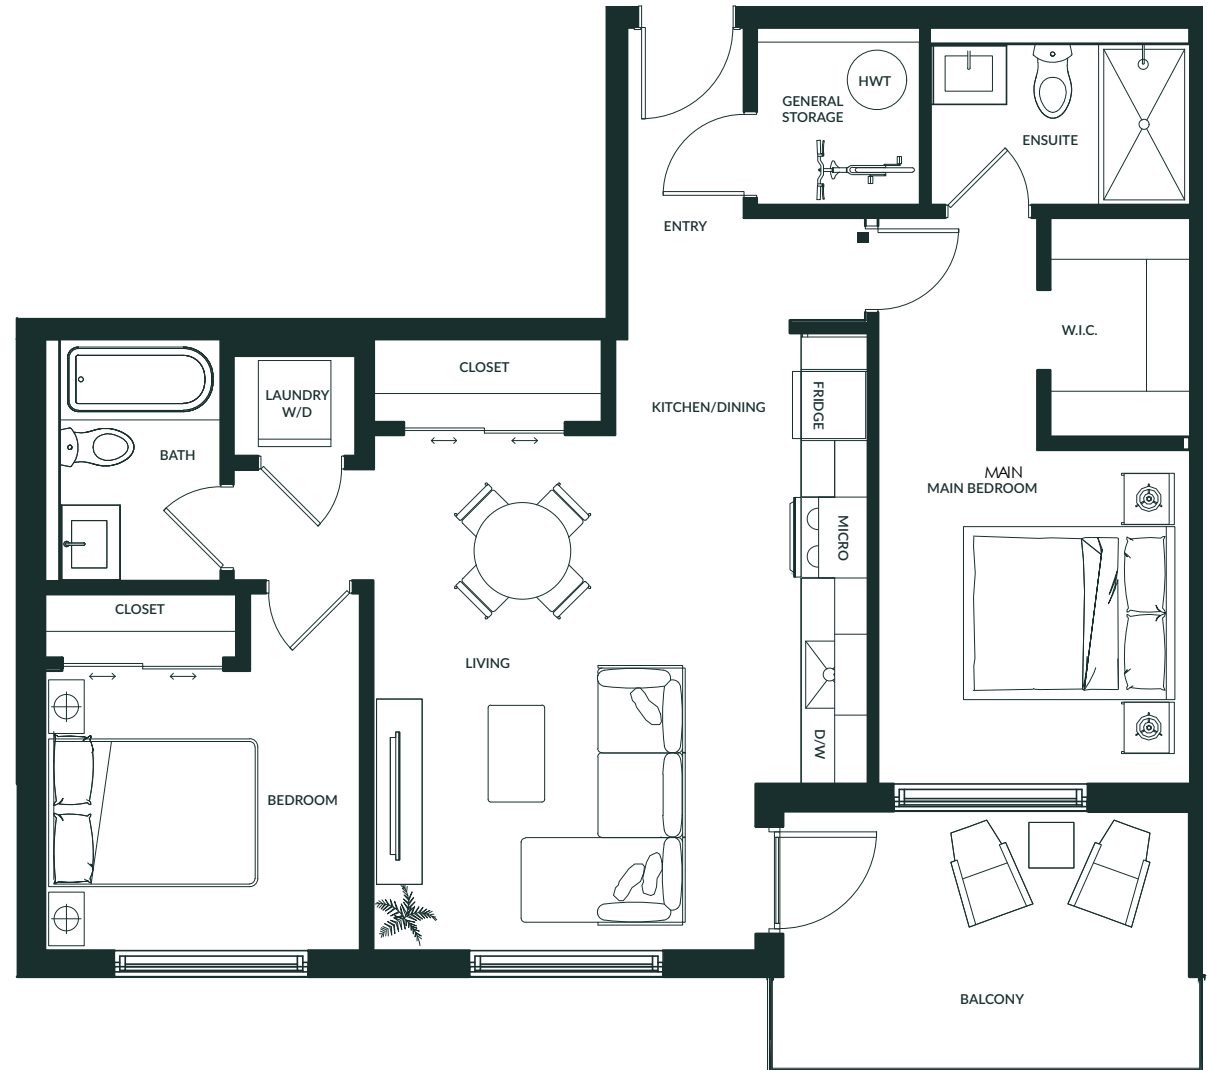

THE LEVETTE

2 Bed + 2 Bath

Unit – 837 Sq. ft

LEVEL 1

LEVEL 2

LEVEL 3

LEVEL 4

LEVEL 5

PLAN E

All measurements are approximate. To maintain quality, the developer reserves the right to make changes to features, materials, finishes, and specifications without notice. E. & O. E Sales by DHD Realty.