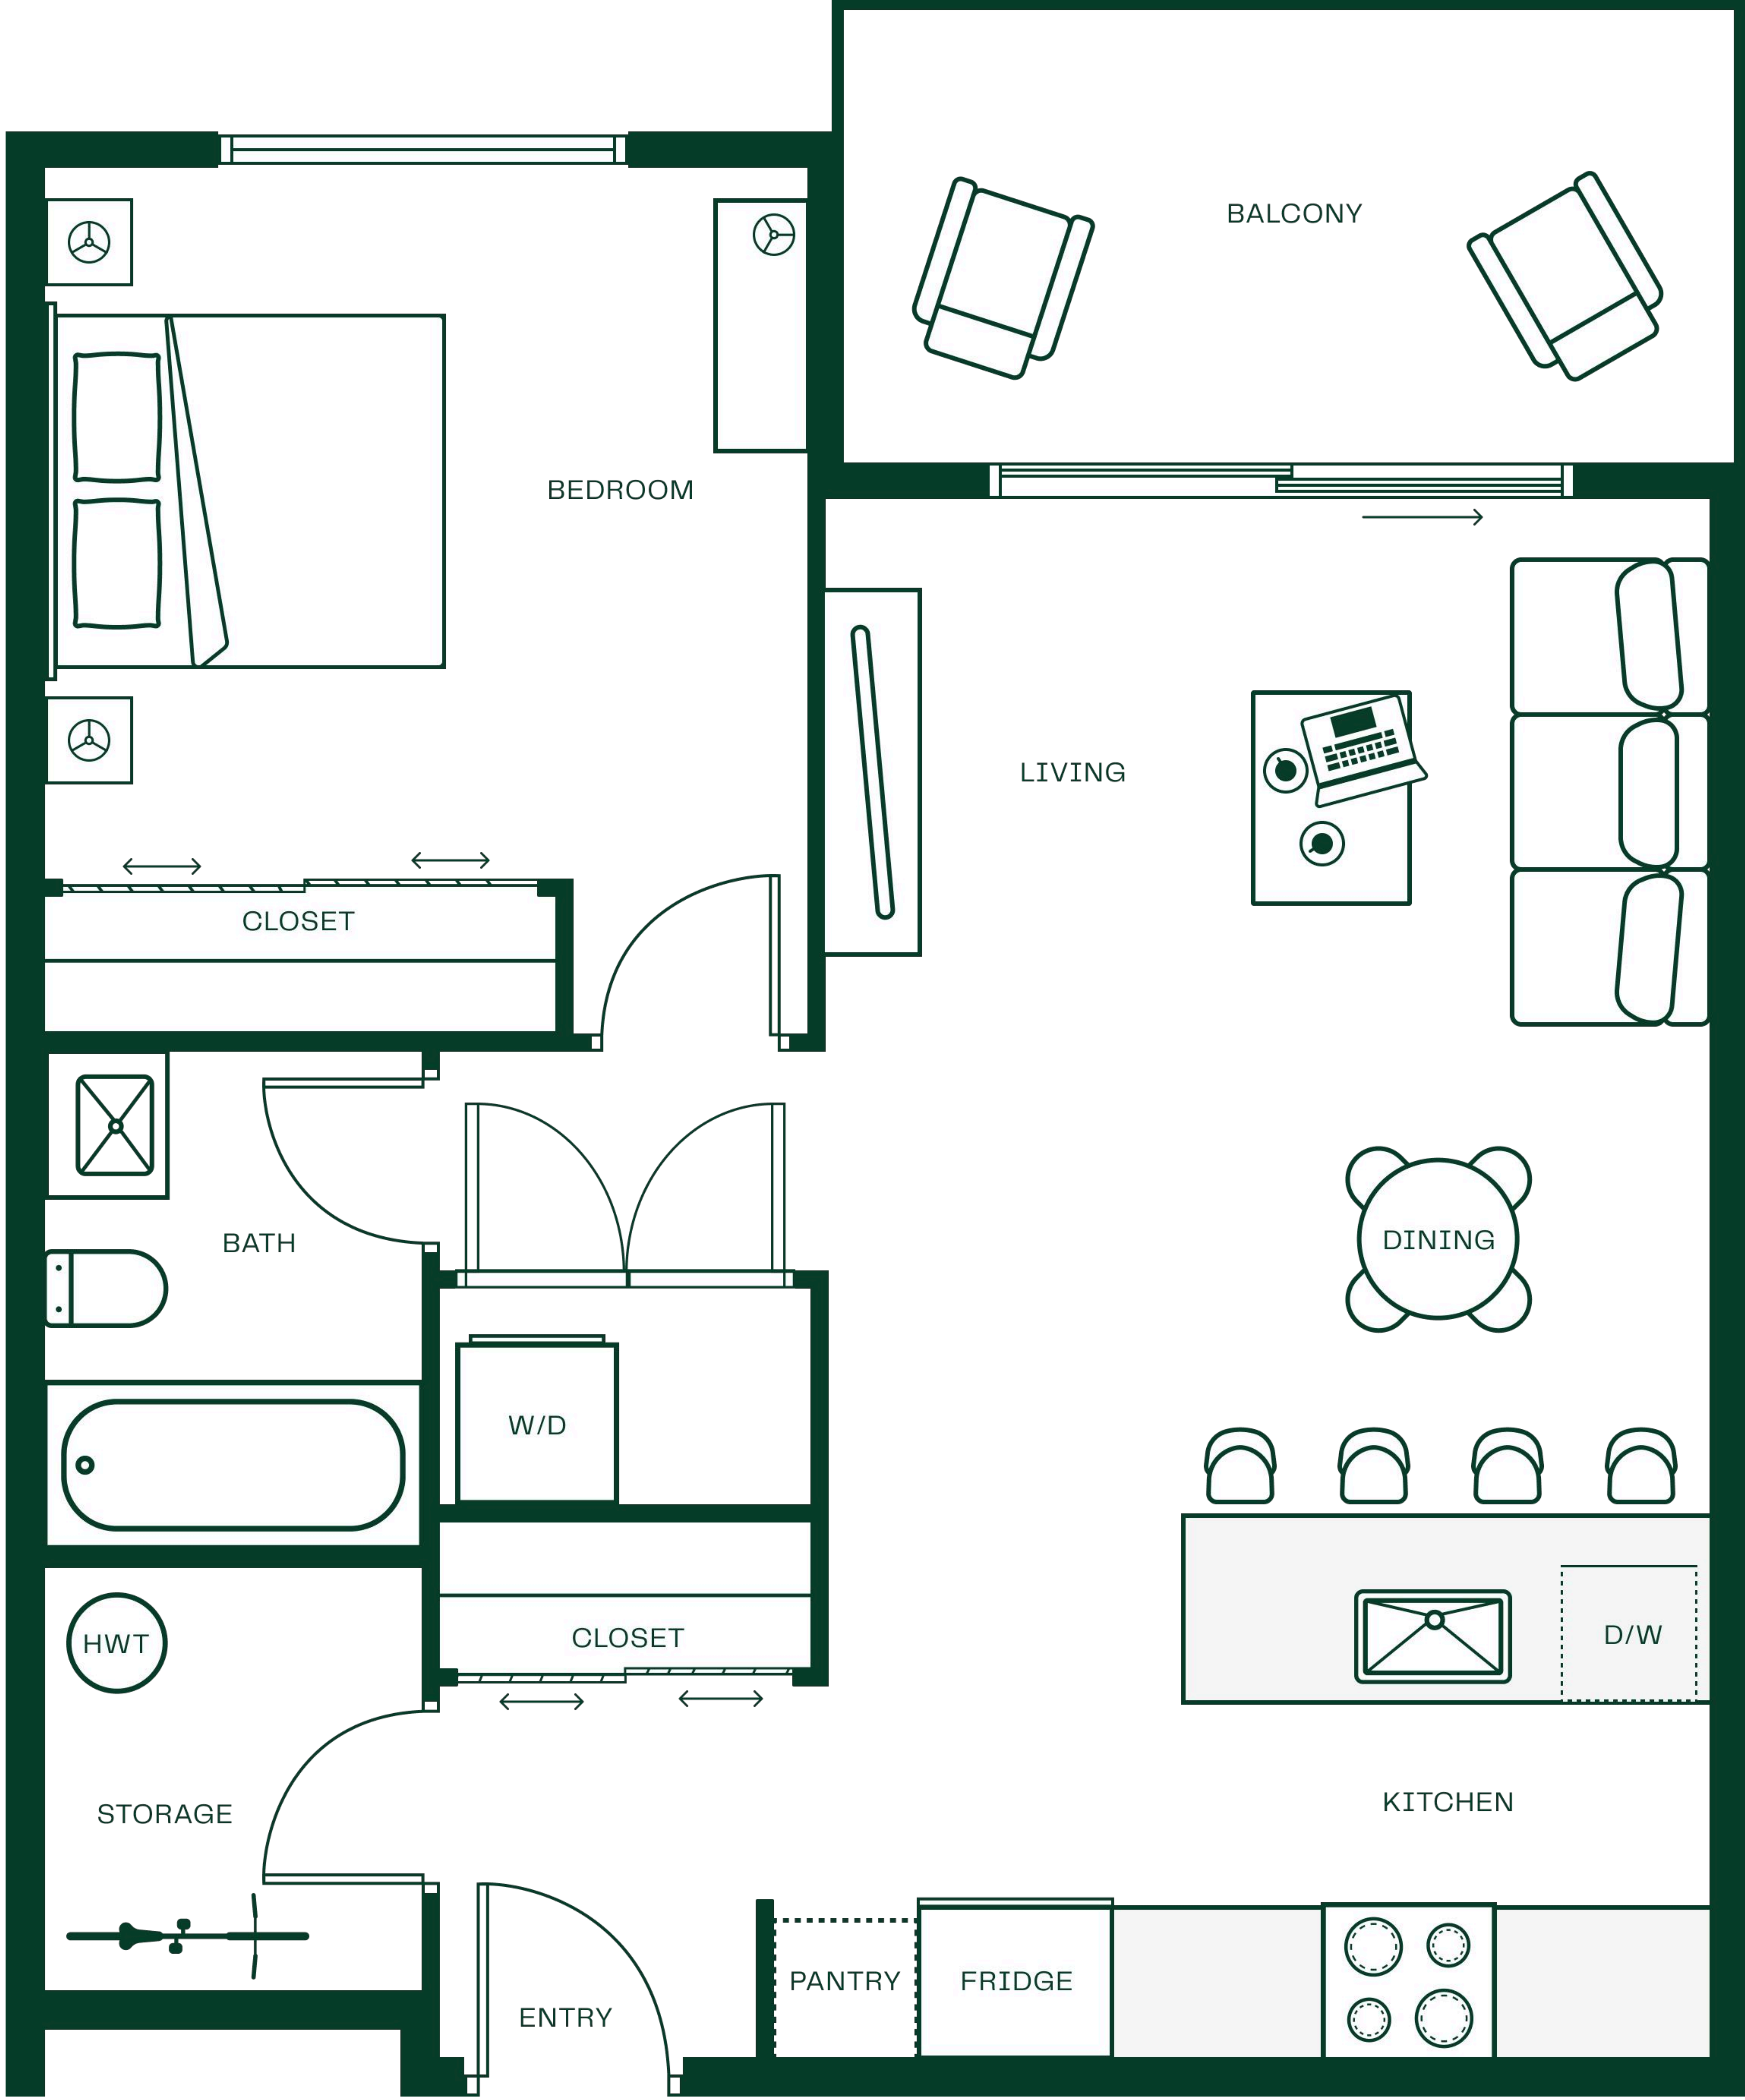

# Plan A1

## Plan A1

Area 705 sq. ft.

Description 1 Bed + 1 Bath