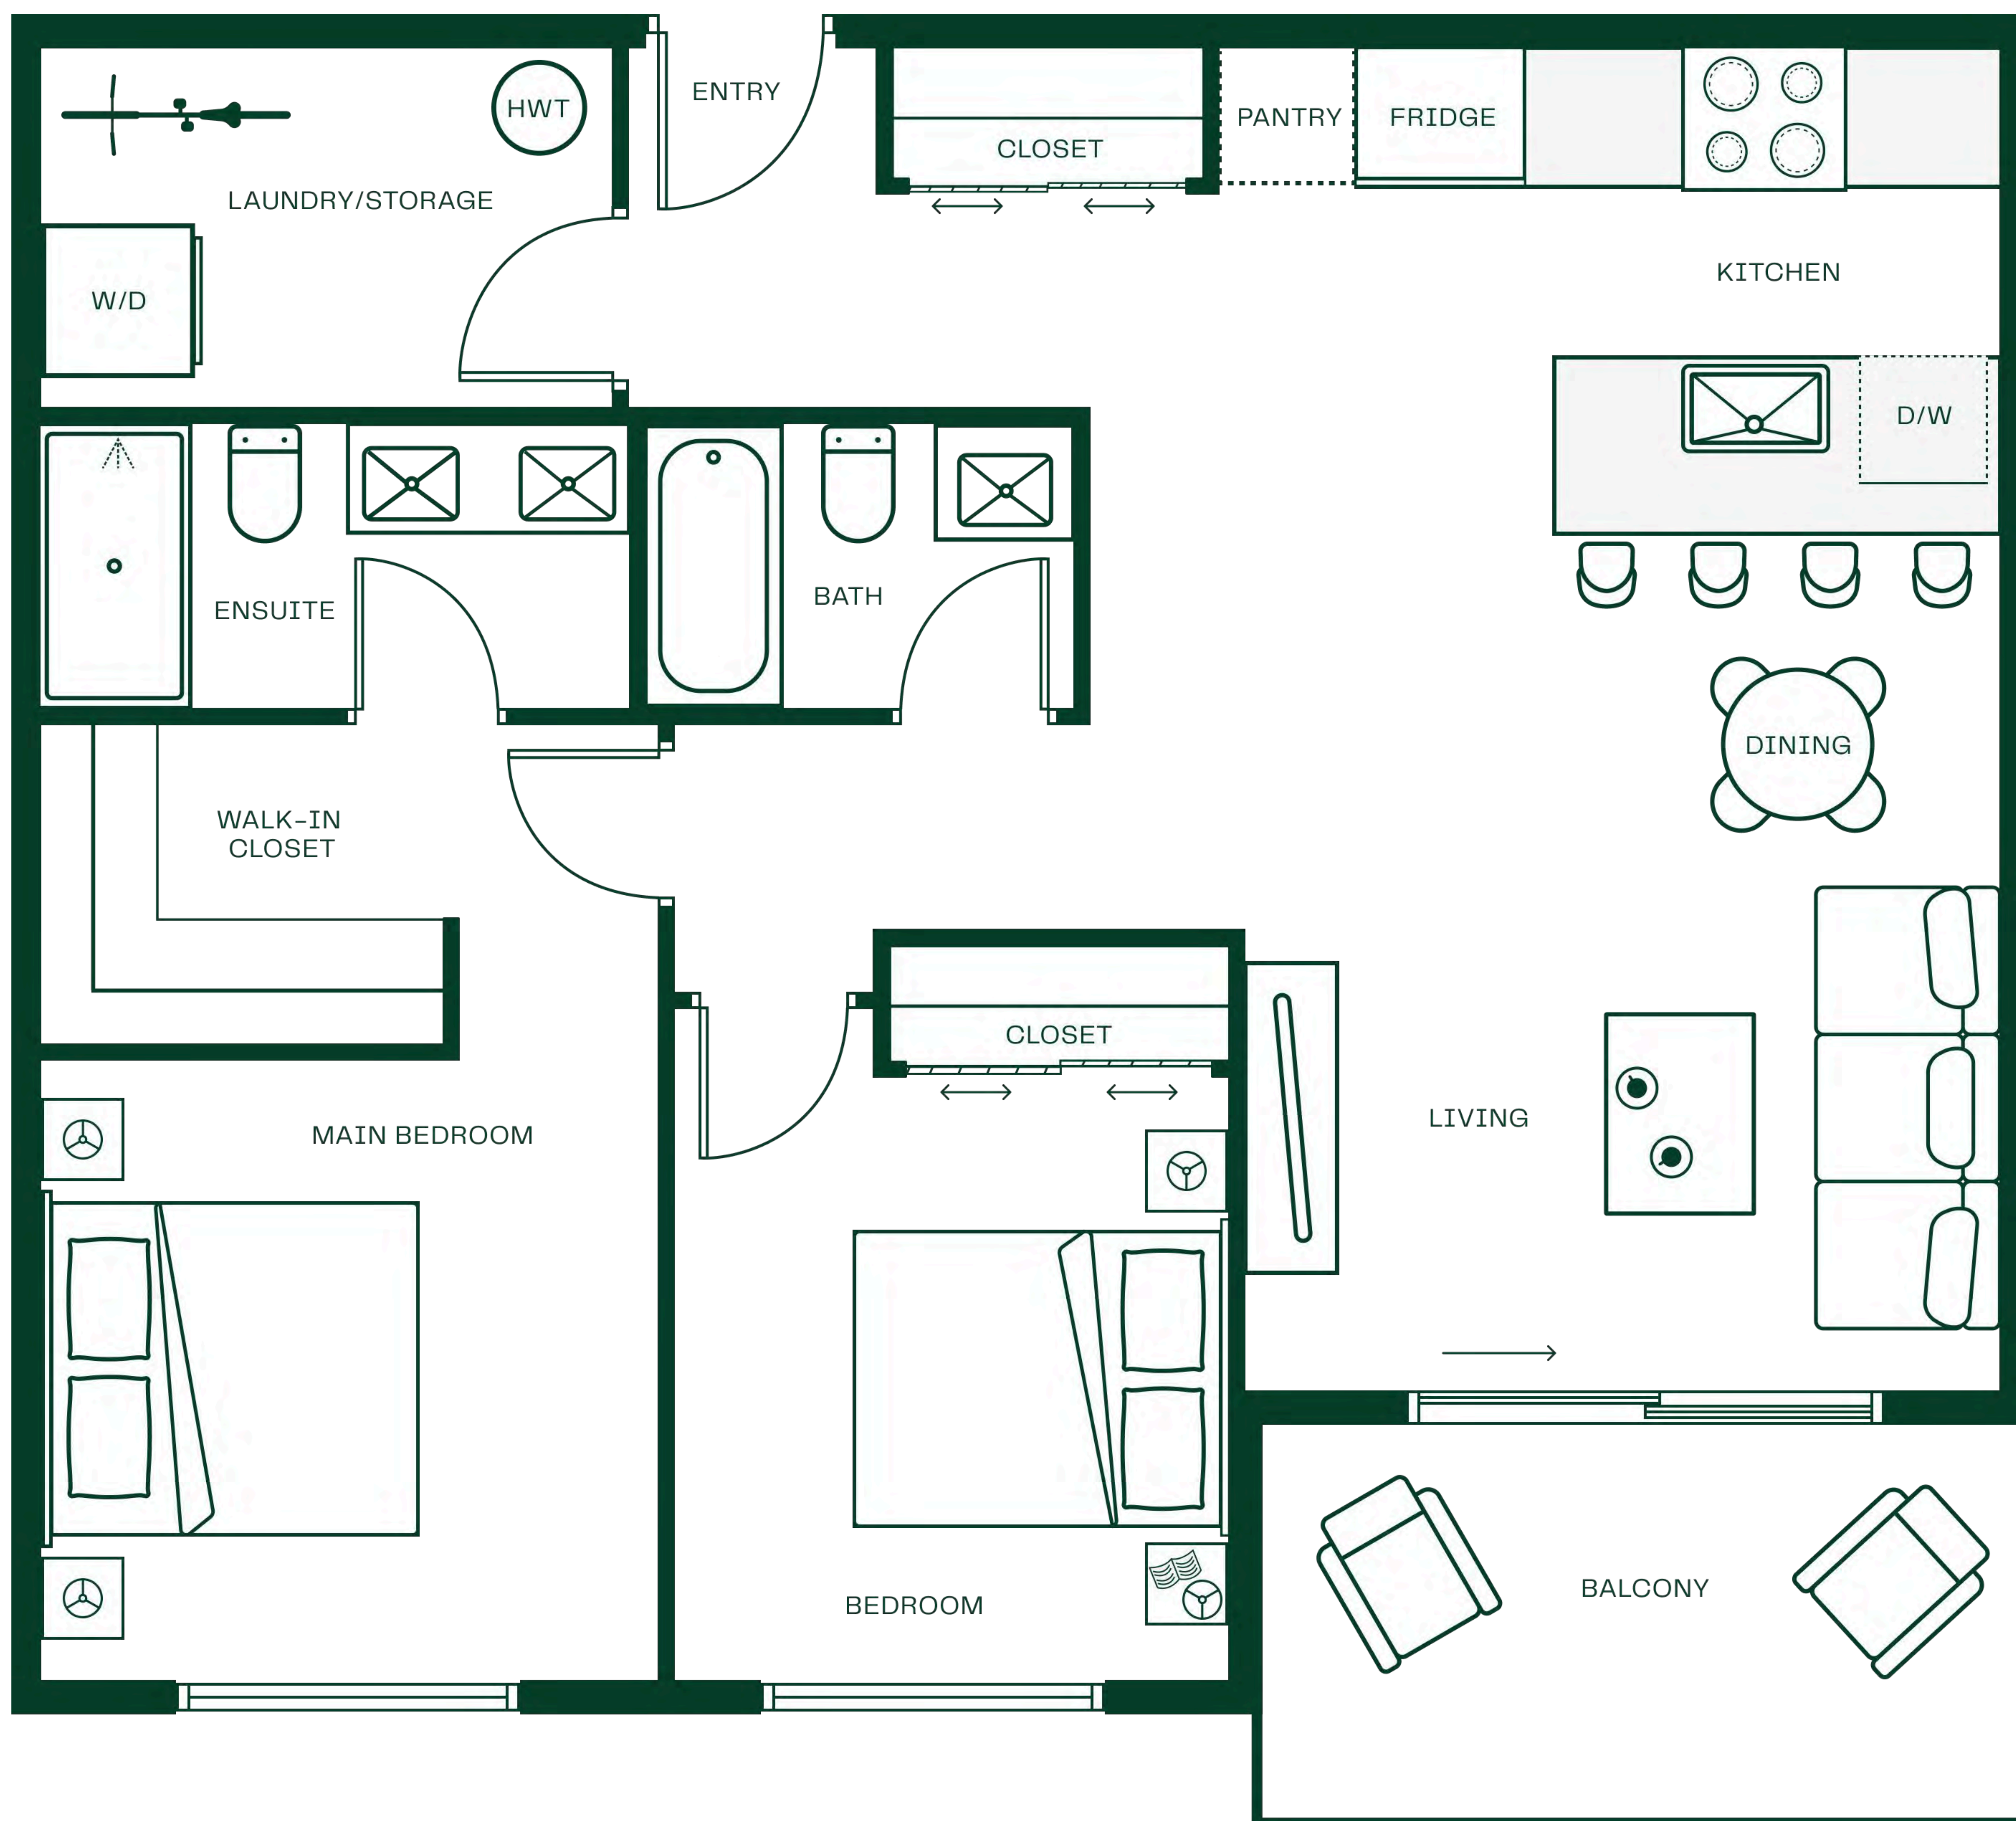

# Plan B1

## Plan B1

Area 1,001 sq. ft.

Description 2 Bed + 2 Bath