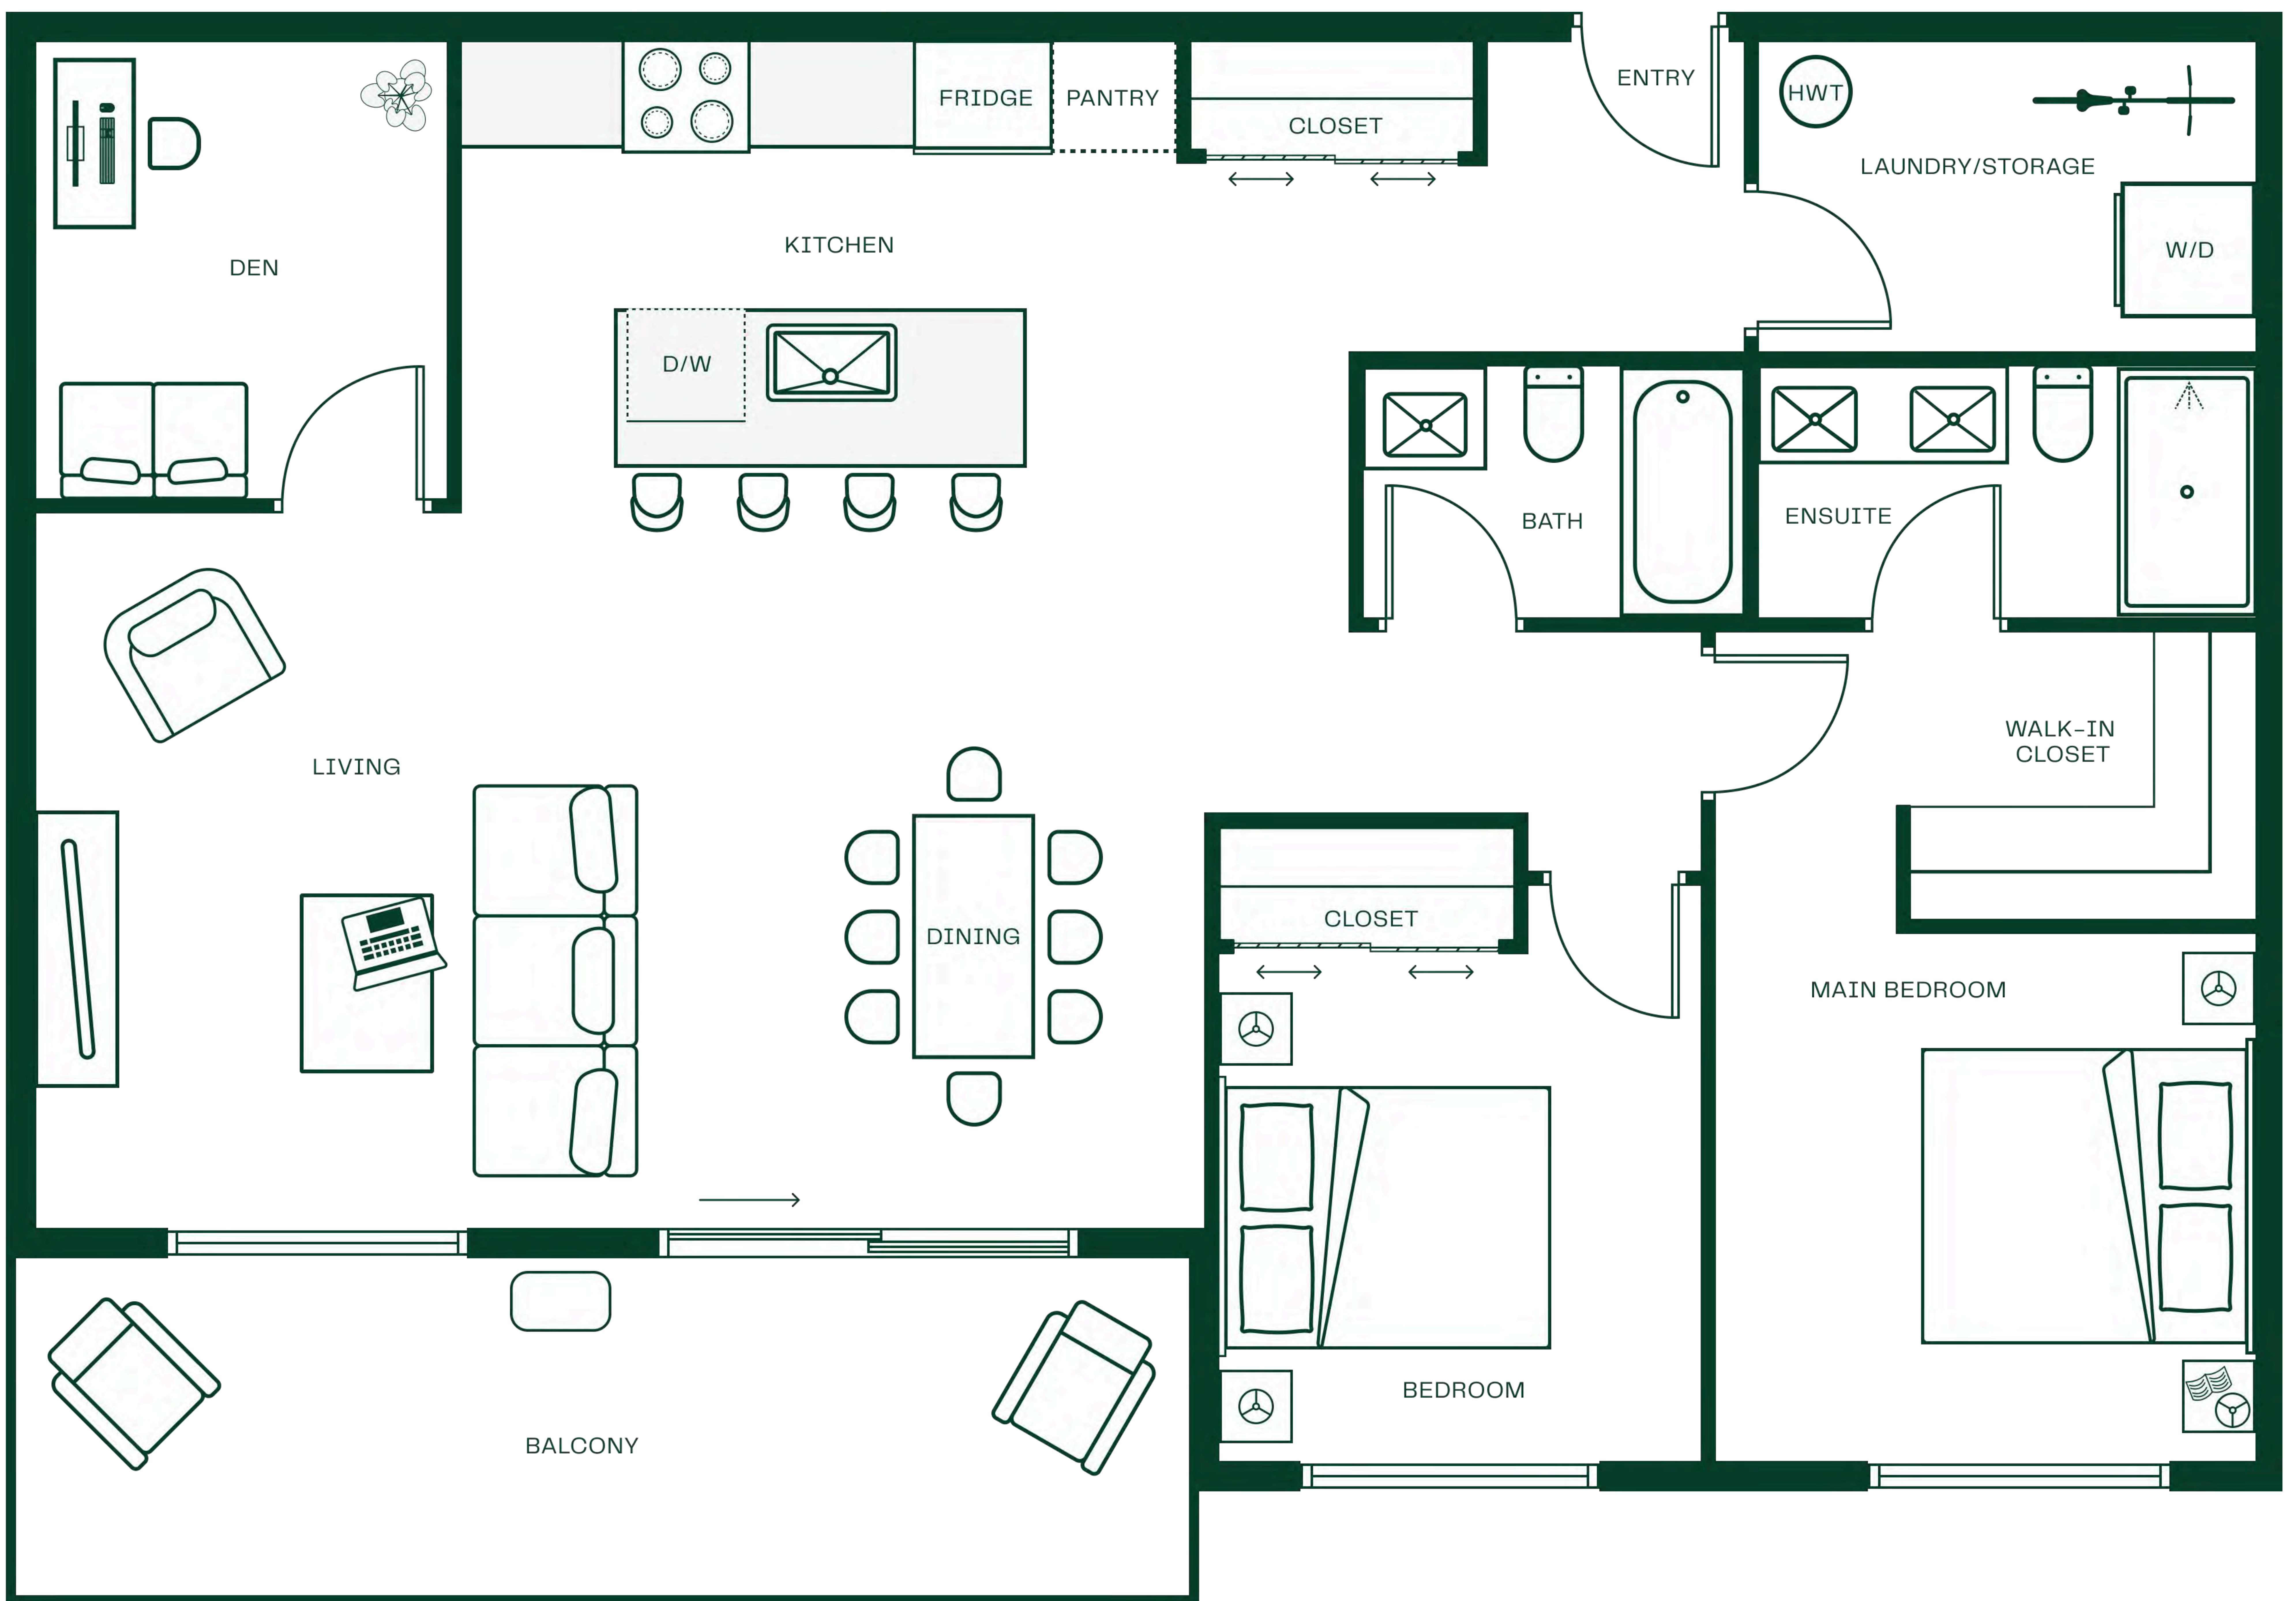

# Plan B2

## Plan B2

Area 1,078 sq. ft.

Description 2 Bed + Den + 2 Bath