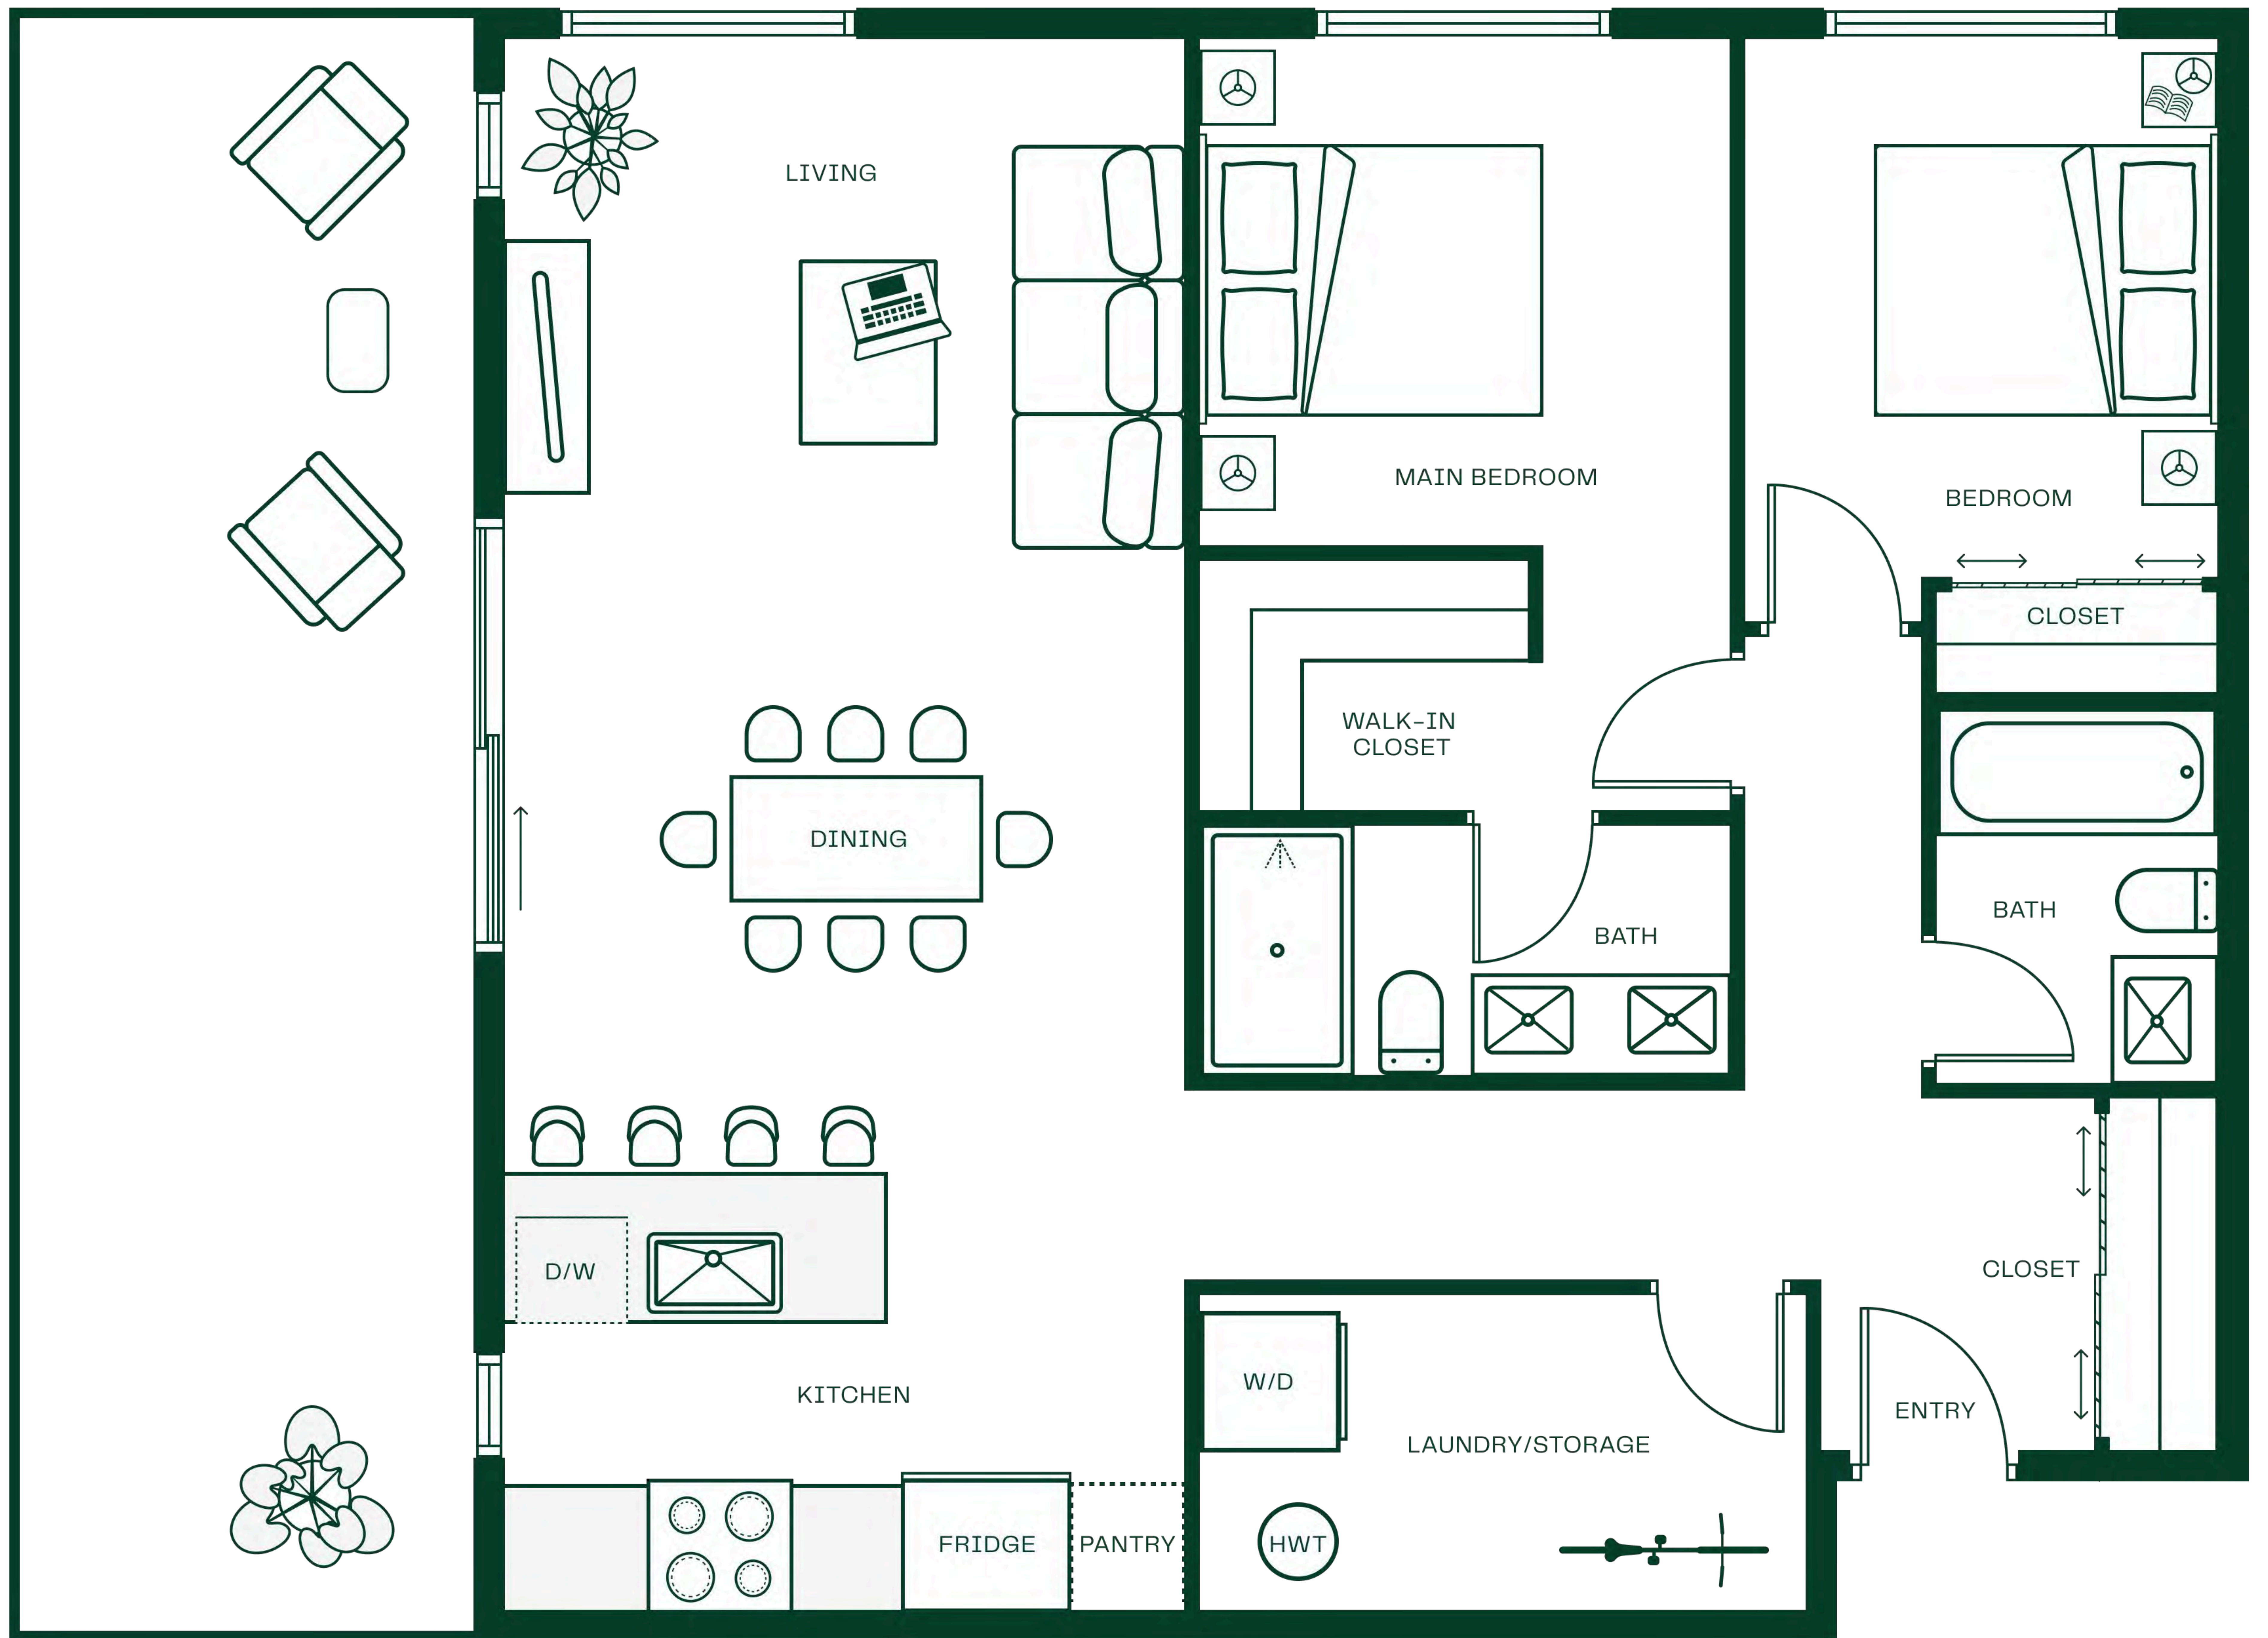

# Plan B3

## Plan B3

Area 1,228 sq. ft.

Description 2 Bed + 2 Bath