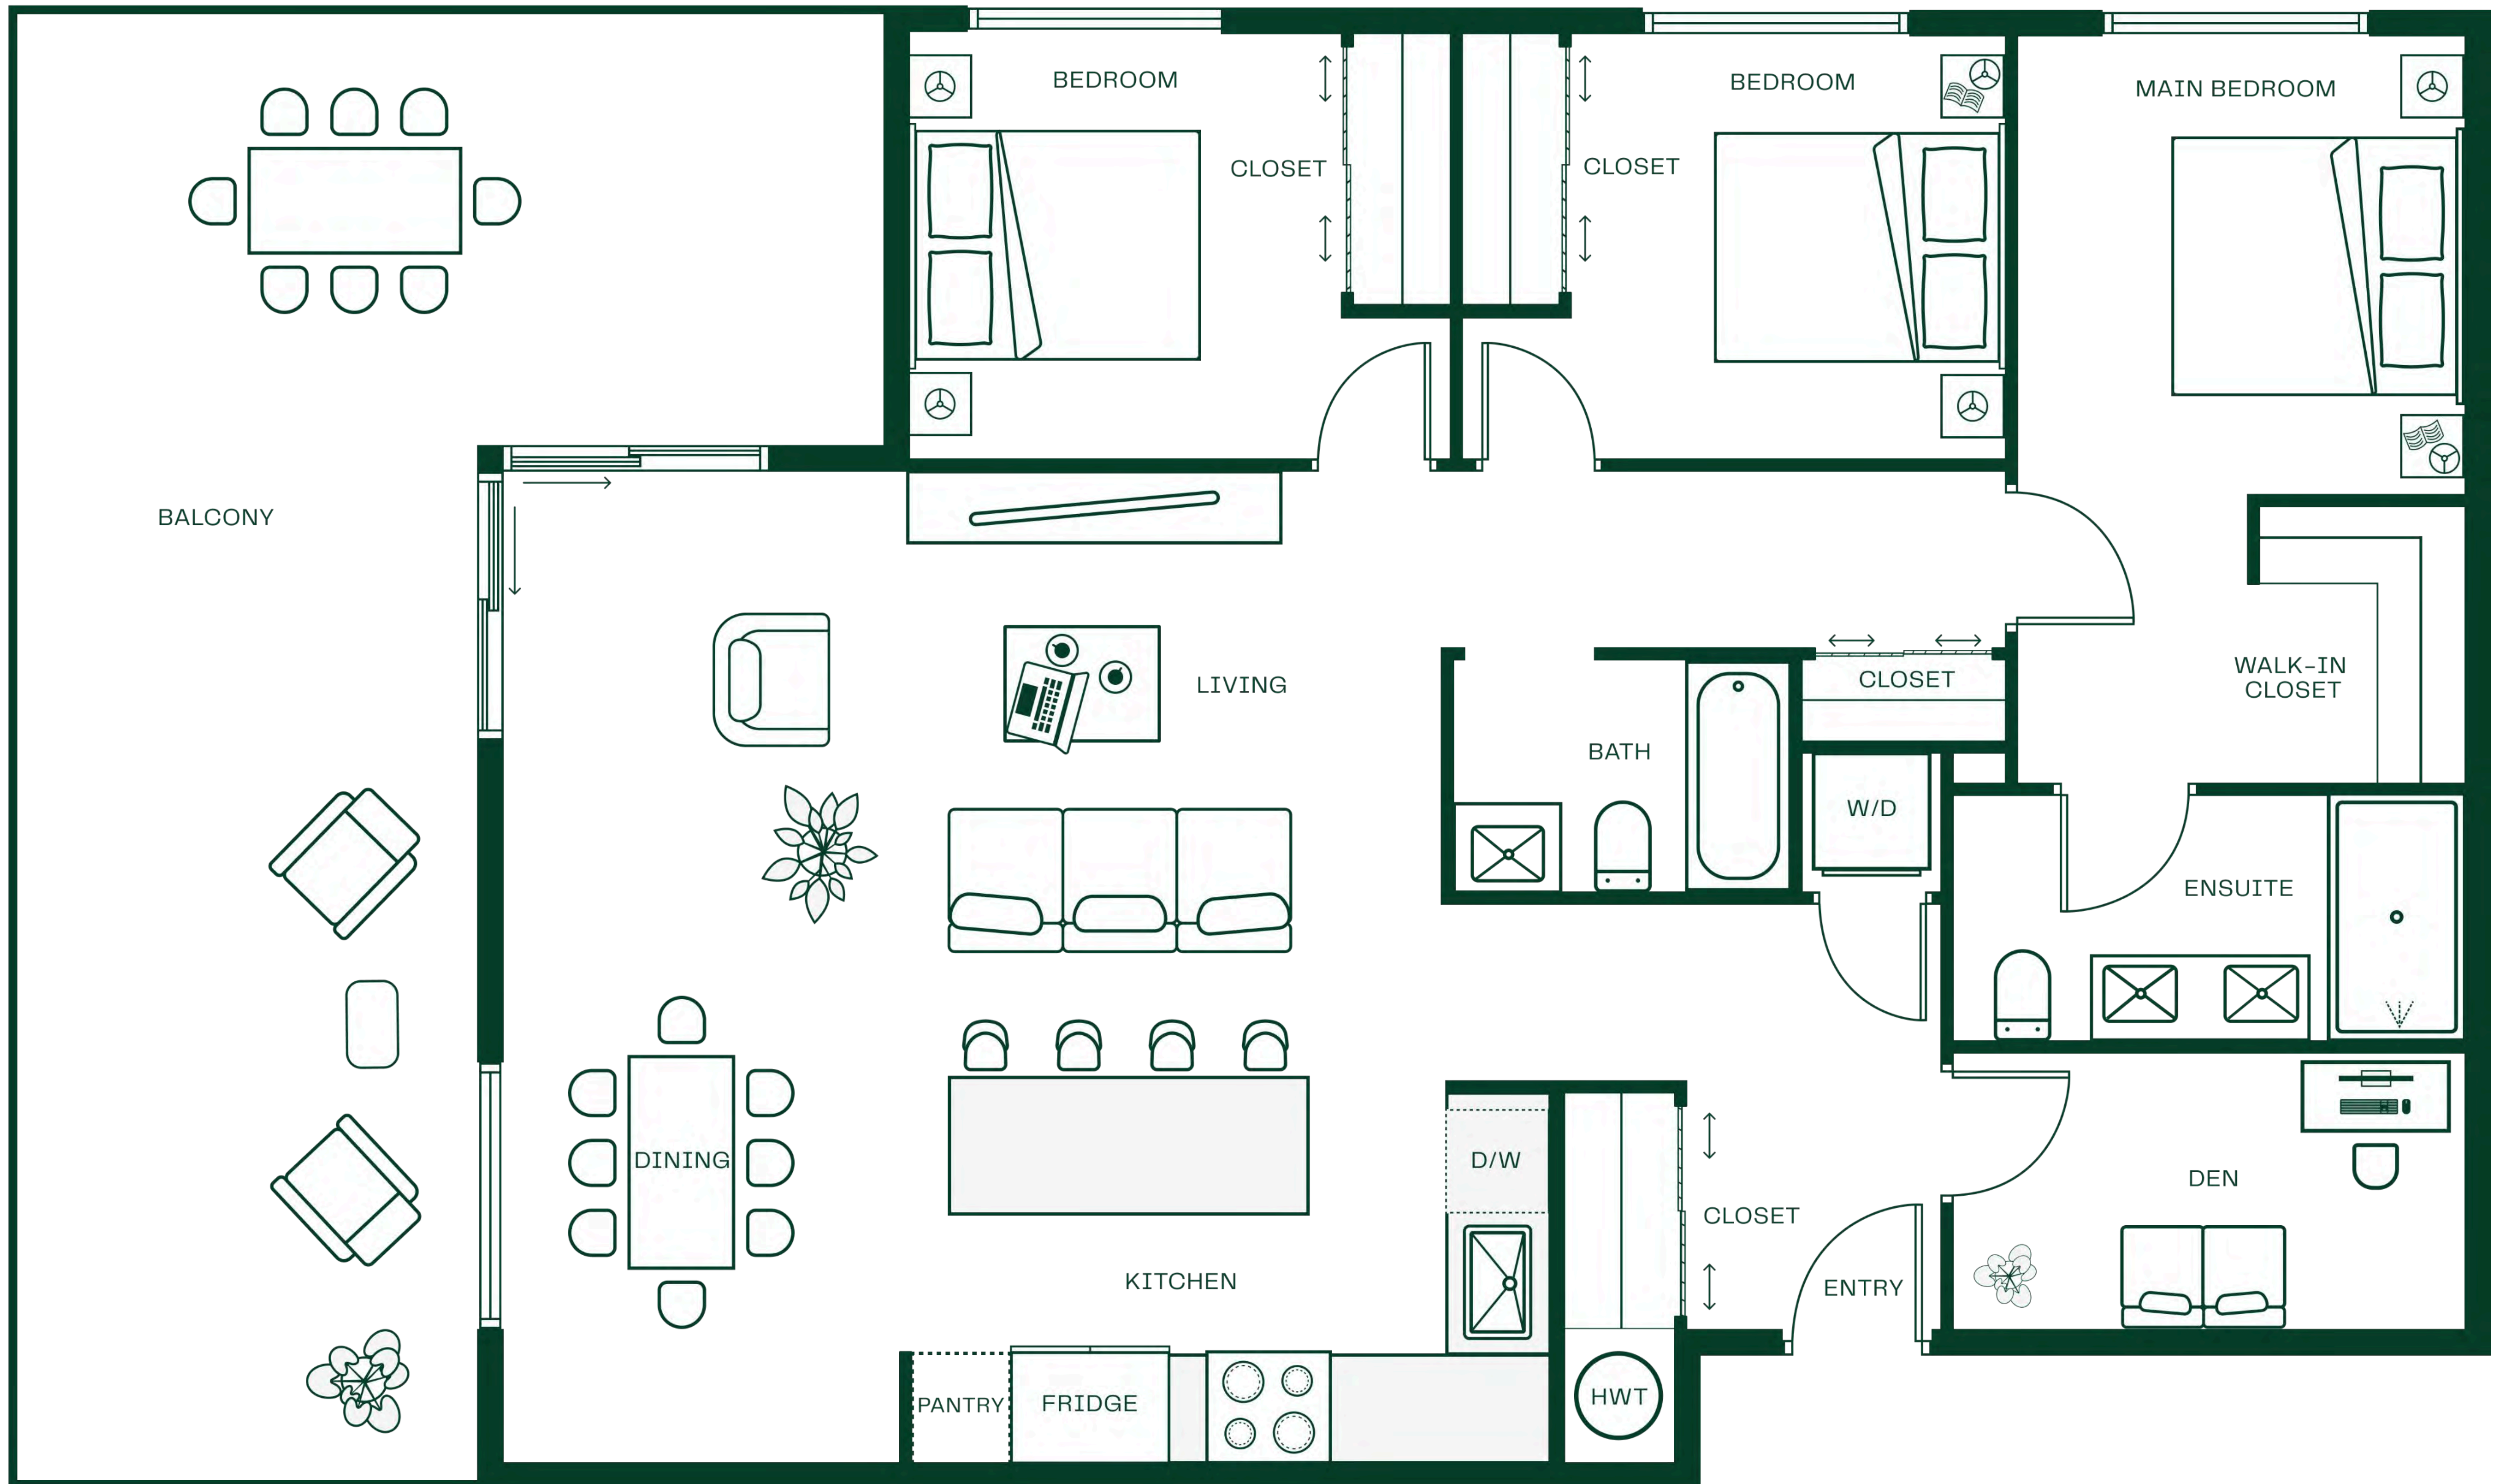

Plan C1

Plan C1

Area 1,376 sq. ft.

Description 3 Bed + Den + 2 Bath