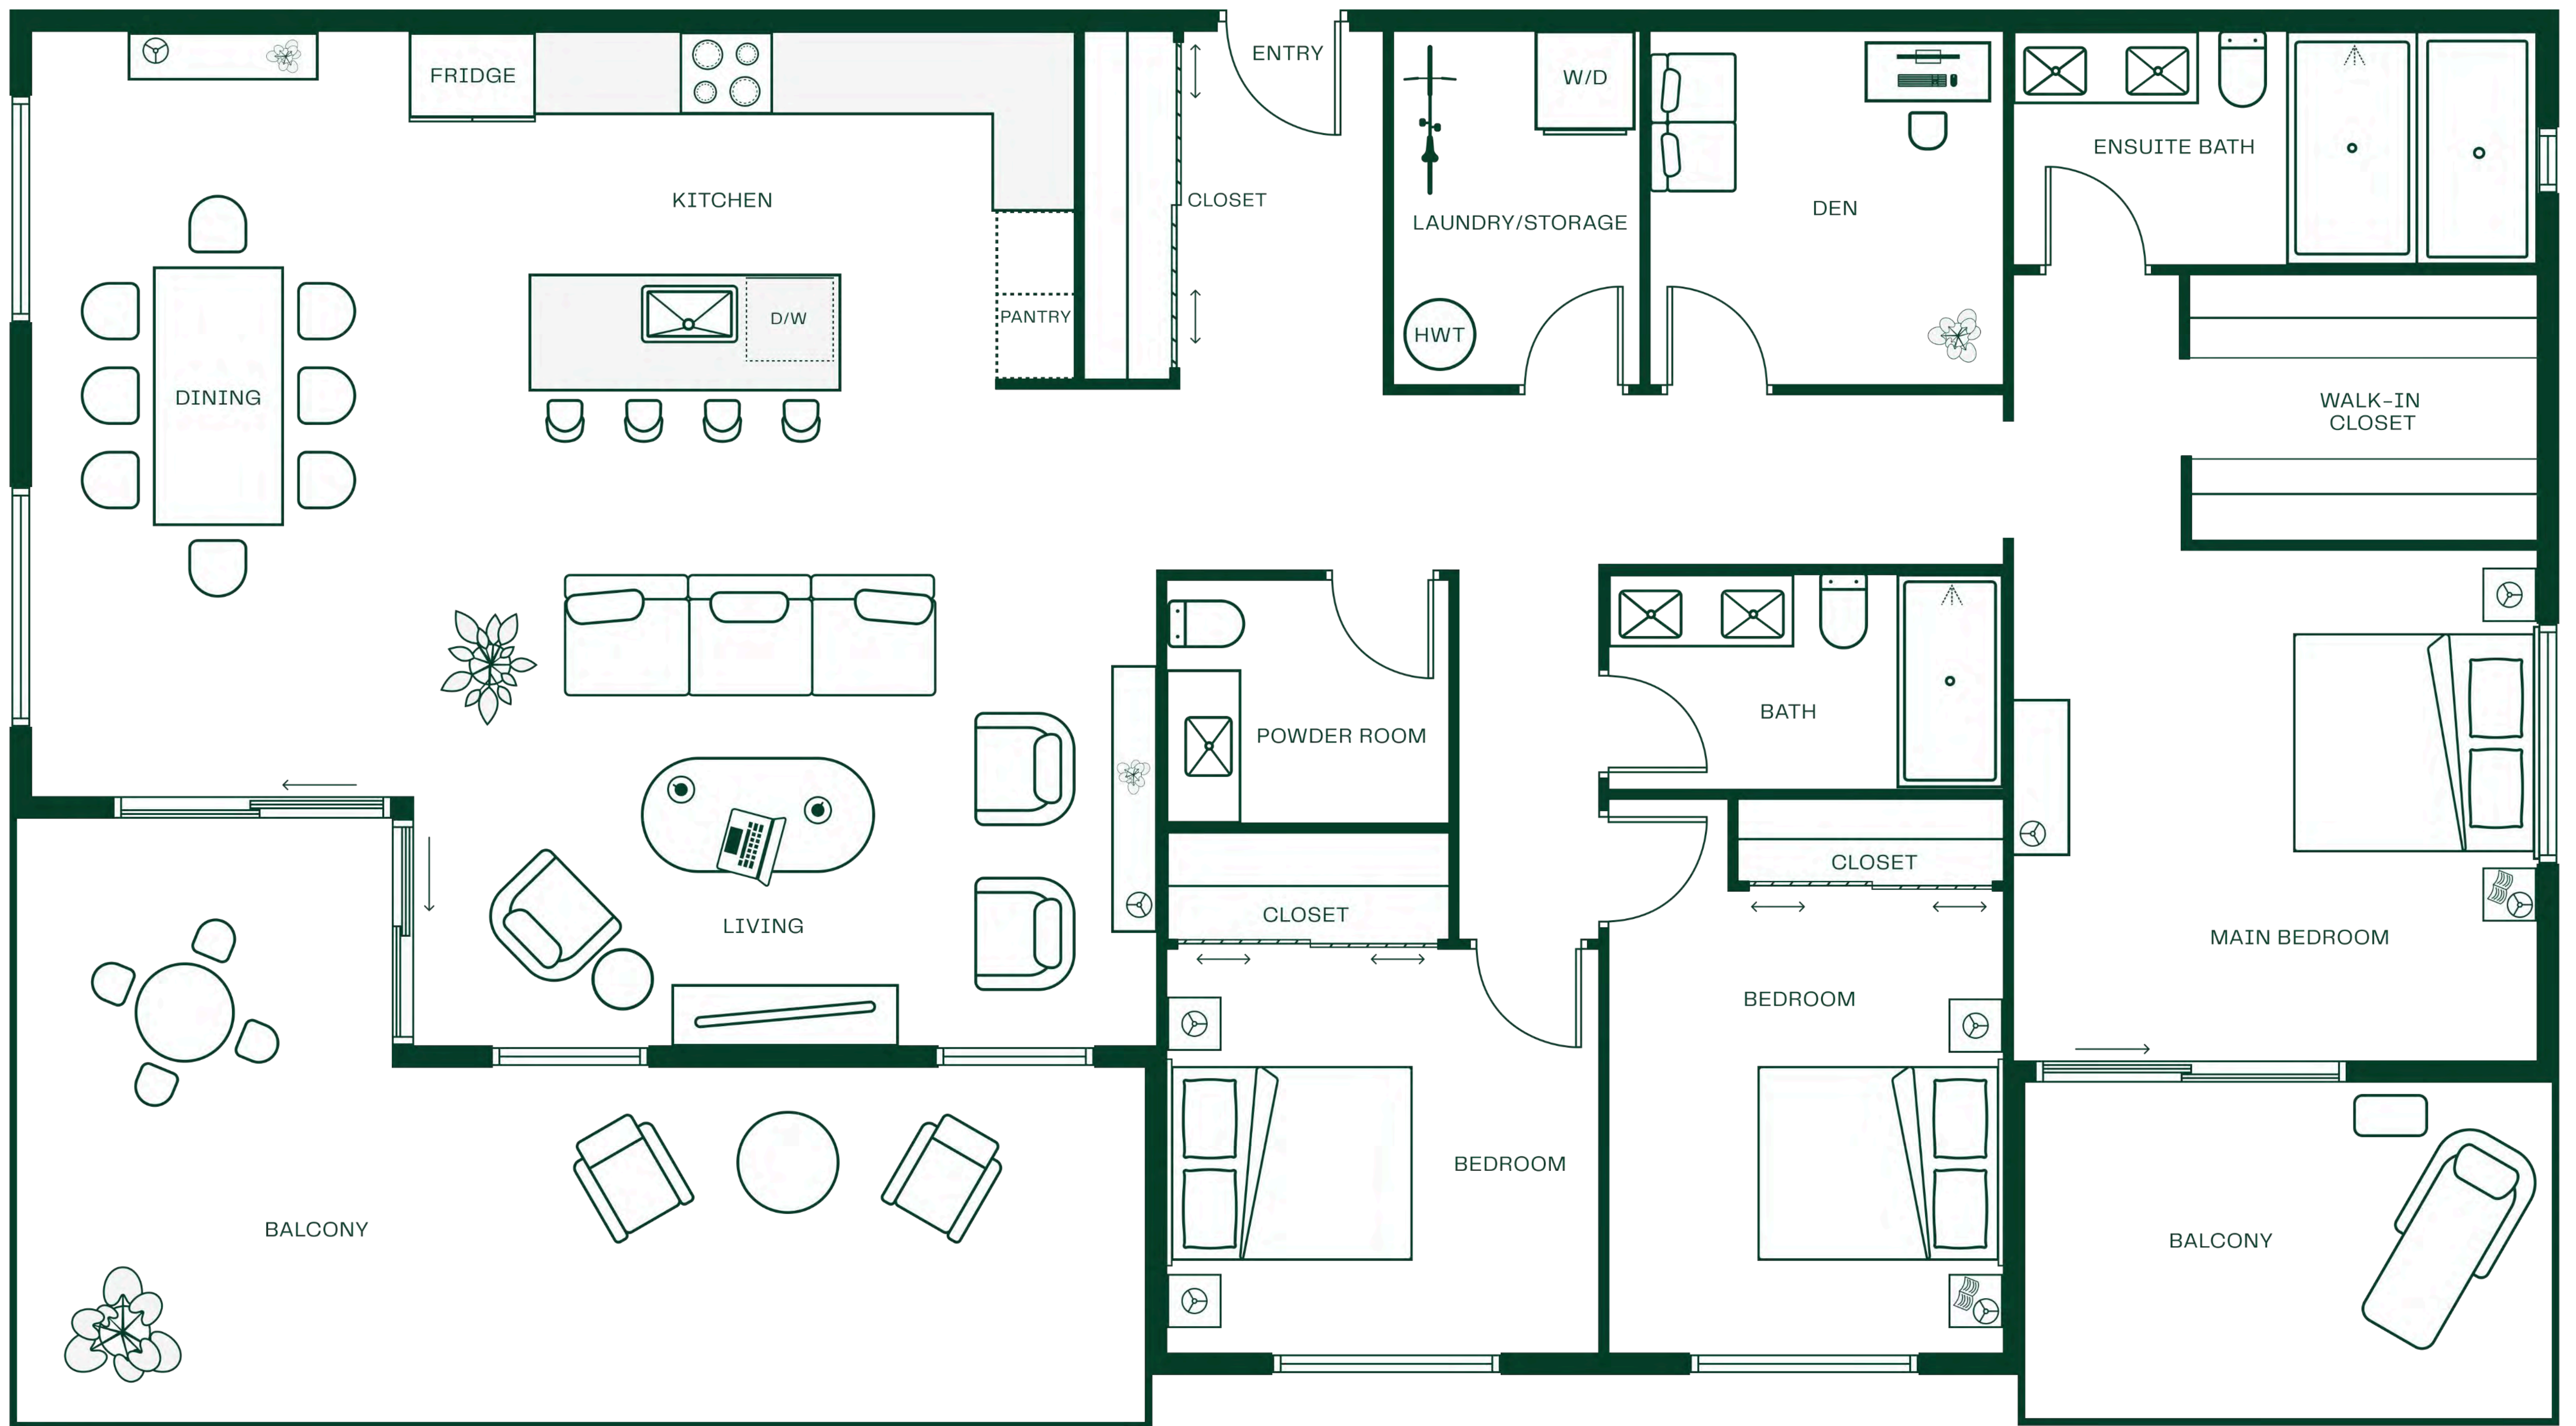

Plan C2

Plan C2

Area 1,977 sq. ft.

Description 3 Bed + Den + 2.5 Bath

Level 1

Level 2

Level 3

Level 4

Level 5