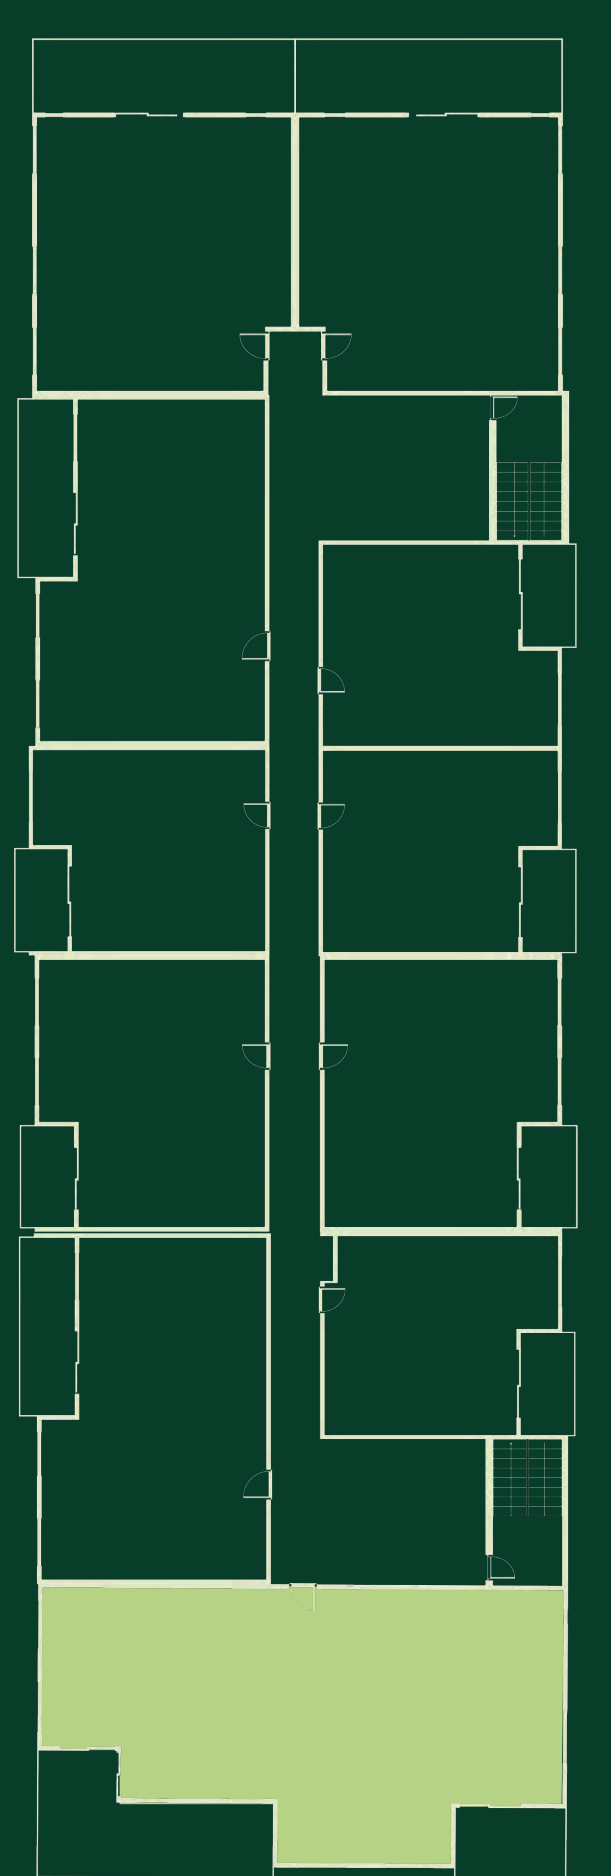

Plan C2

Plan C2

Area 1,977 sq. ft.

Description 3 Bed + Den + 2.5 Bath

Level 1

Level 2

Level 3

Level 4

Level 5