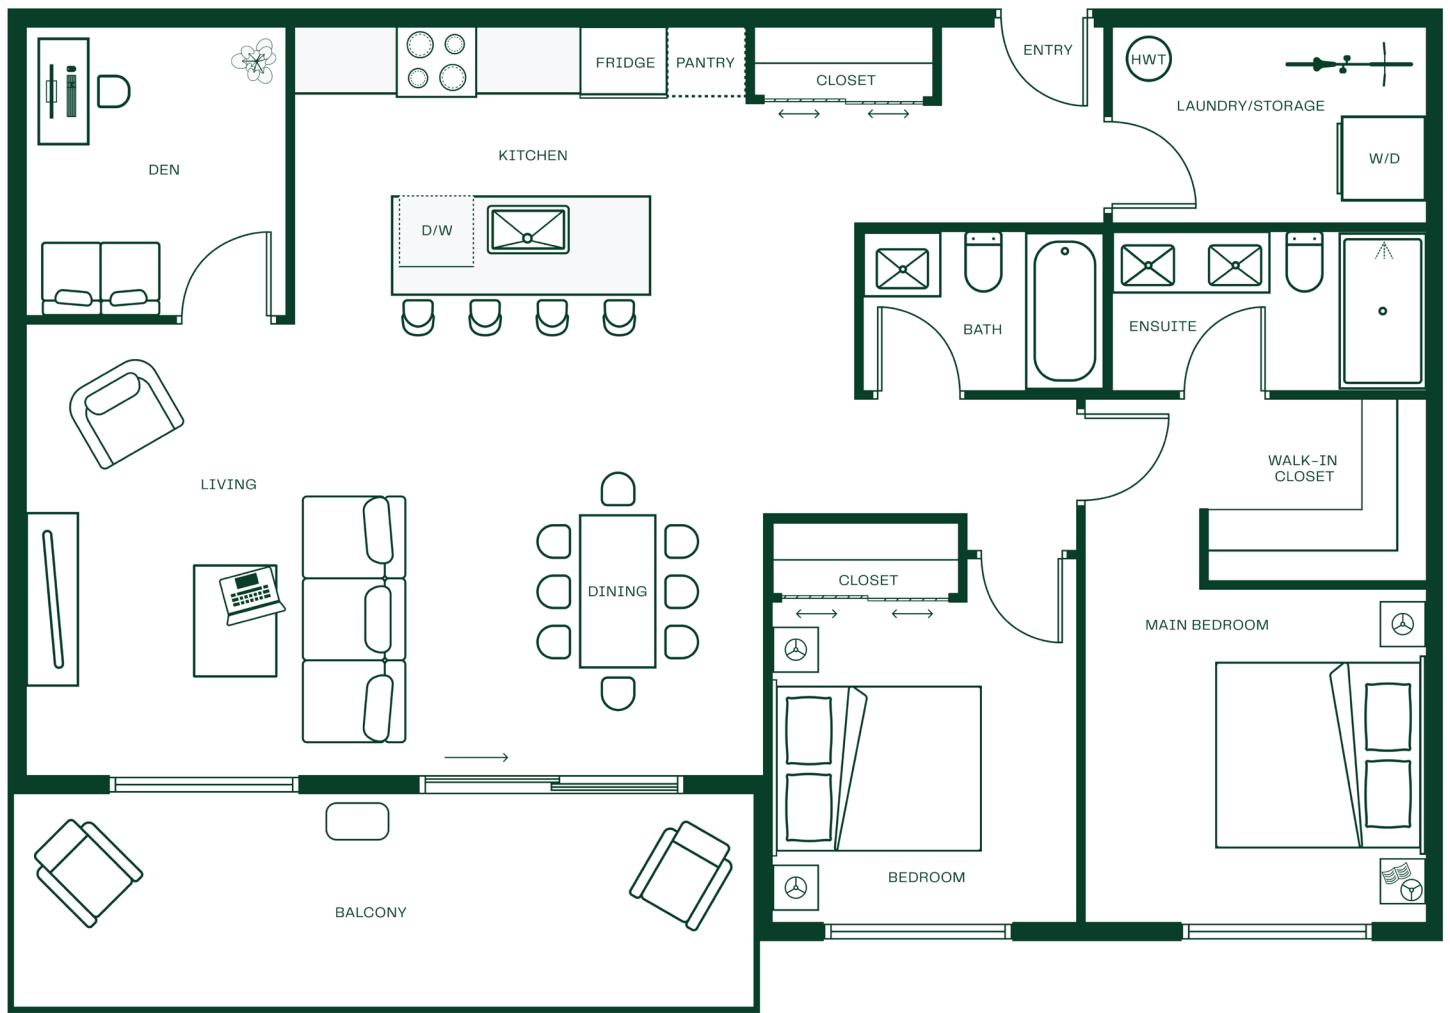

Plan B2

Plan B2

Area 1,249 sq. ft.

Description 2 Bed + Den + 2 Bath