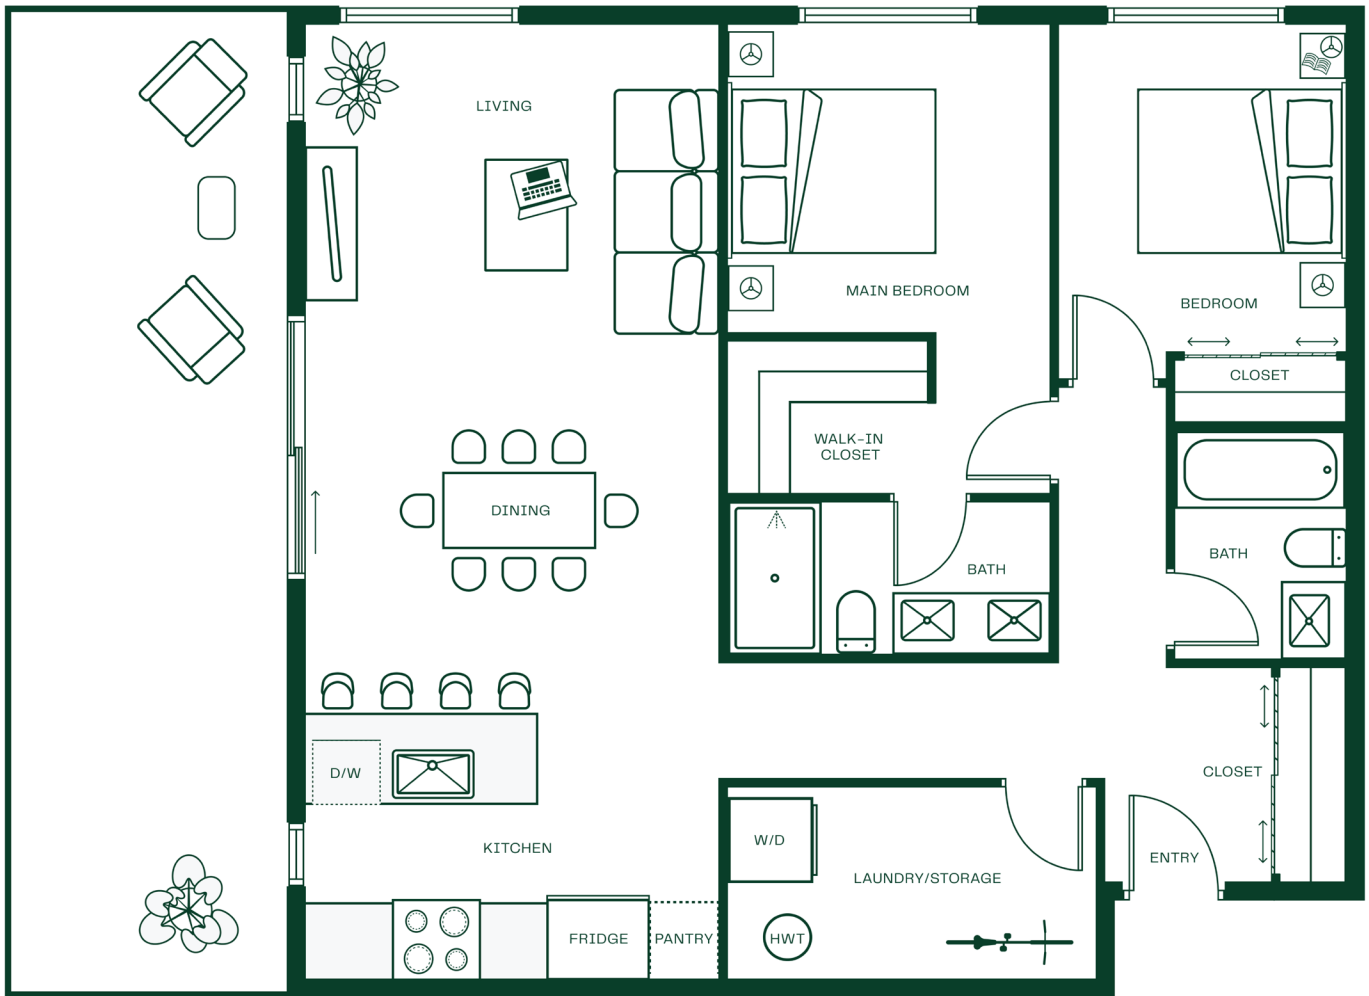

Plan B3

Plan B3

Area 1,187 sq. ft.

Description 2 Bed + 2 Bath

Level 1

Level 2

Level 3

Level 4

Level 5