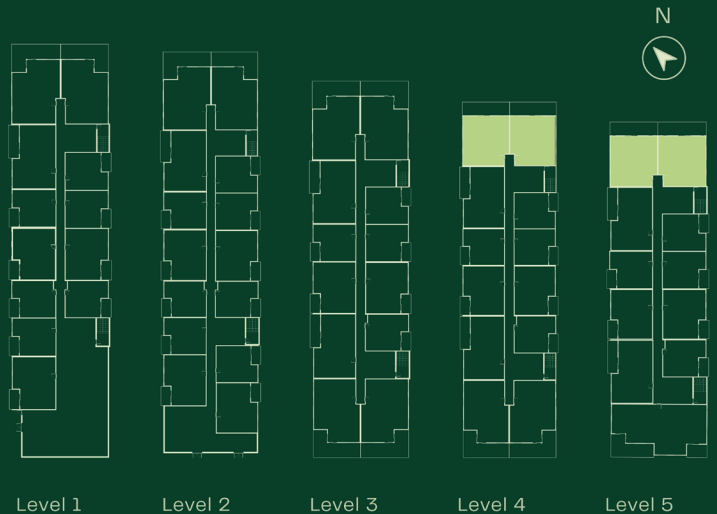

Plan B3

Plan B3

Area 1,187 sq. ft.

Description 2 Bed + 2 Bath

Level 1

Level 2

Level 3

Level 4

Level 5